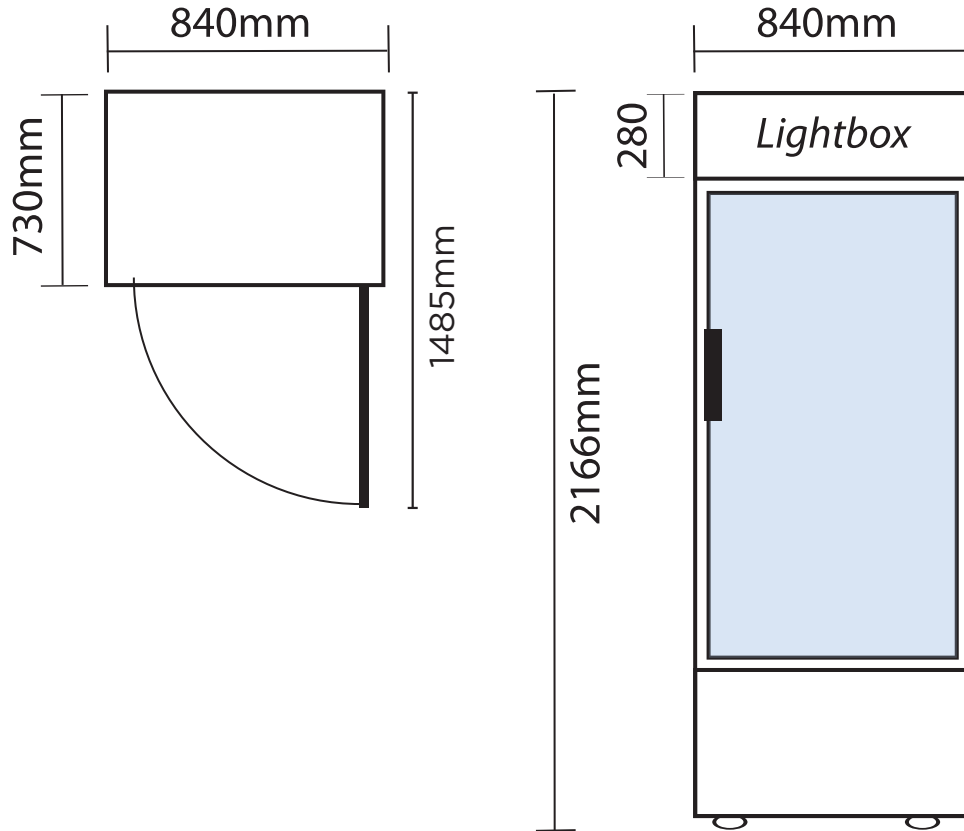

GM0660LB LED ECO | Flat Glass Door 660L LED Display Chiller

Vertical Displays & Storage

GM0660LB LED ECO | Flat Glass Door 660L LED Display Chiller

Vertical Displays & Storage

SPECIFICATIONS

Part Number	3736211	Door Swing Dimension	755mm
Capacity	660L	Total Depth of door open	1485mm
Temperature Range	+1 to +10°C	Door Shape	Flat
Max. Ambient Temp.	40°C	Self-Closing Door	Yes
Refrigeration Capacity	460W	Door Lock	Yes
Energy Consumption	5.5kWh/24h	No. of Doors	1
Current	3.3A	Temp. Controller	Digital
Gross Weight	124kg	Castors	Yes
Packaged Dimensions	870 x 750 x 2200 mm	No. of Shelves Incl. Base Per Door	6
Air-Circulation	Fan-Forced	Shelves Dimensions	720(w) x 510(d) mm
Drainage Points	N/A	Colour	Black
Refrigerant	R134a	Warranty	1 Year, Parts & Labour
Plug Supplied	Yes, 1 x 10A	Warranty Service	Bromic Extra Care
Plug Location	Bottom Right		
Display Light Box	Yes		
Internal Light	LED		
Door Type	Double glazed safety glass door		

DIMENSIONS

External (mm)	
Width	840
Depth	730
Height	2166
Internal (mm)	
Width	740
Depth	595
Height	1531

BROMIC PTY Ltd reserve the right to alter specifications without notice.