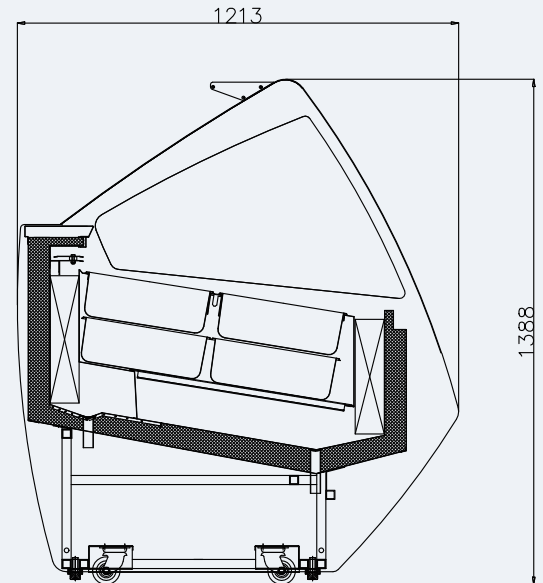

TECHNICAL SPECIFICATIONS AND PRODUCT RANGE

AESTHETIC AND FRAMEWORK

- Double, tempered and heated front glass openable downwards, easy for cleaning
- Heated side glasses
- LED lighting system on the ceiling, energy-saving and durability
- Operator's side closing by plexiglass sliding doors
- Customized panel (RAL color and logo optional)
- Pans and barrel optional

PANS MODEL	G6	G8	G9	G12
 PANS SIZE: 325*176*65h GN 1/3 PANS SIZE: 325*176*100h GN 1/3	12	16	18	24
 PANS SIZE: 325*265*65h GN 1/2 PANS SIZE: 325*265*100h GN 1/2	6	10	10	14
 PANS SIZE: 360*165*120h	12	16	18	24

Model	Dimensions L*W*H (mm)	Working temp (°C)	Weight (Net / Gross)(Kg)	Voltage V/Ph/Hz	Input power (W)
TECNICA G6	1122*1213*1388	-16°C~-18°C	320/370	230/1/50	1174
TECNICA G8	1552*1213*1388	-16°C~-18°C	340/390	230/1/50	1304
TECNICA G9	1647*1213*1388	-16°C~-18°C	380/430	230/1/50	1435
TECNICA G12	2172*1213*1388	-16°C~-18°C	480/530	400/3/50	2261