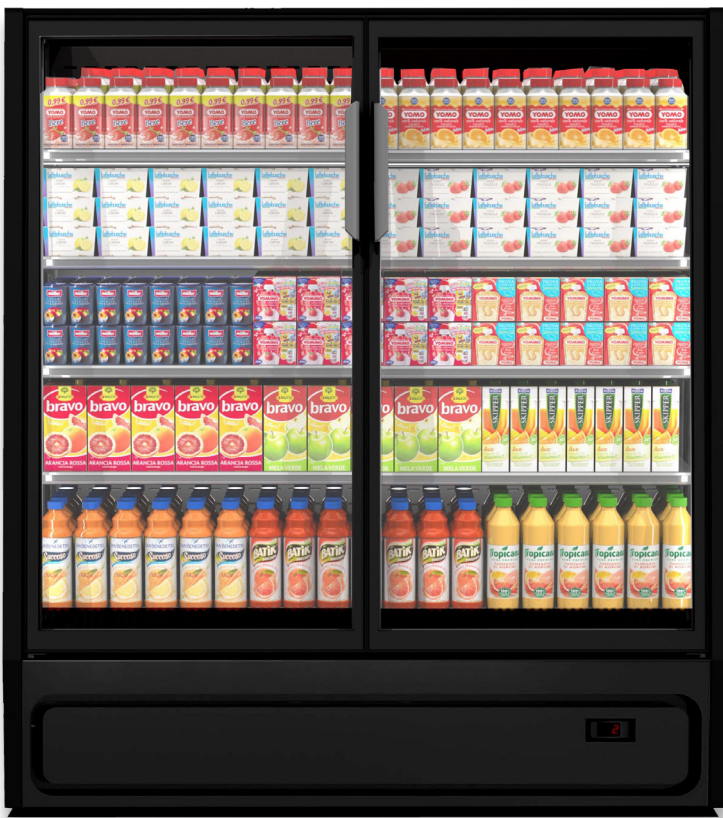

# BAKER

REFRIGERATION

## MULTIFRESCO PLUS SEMI VERTICAL CHILLER

CHILLER

R290

PLUG-IN

### FEATURES INCLUDE

- 4 Shelves + base
- No-frame doors
- Black internal / Black external
- High efficiency fans
- Glass end walls
- LED lighting
- 10 Amp plug

Scan here to check for Energy Efficiency Rebates in your state.