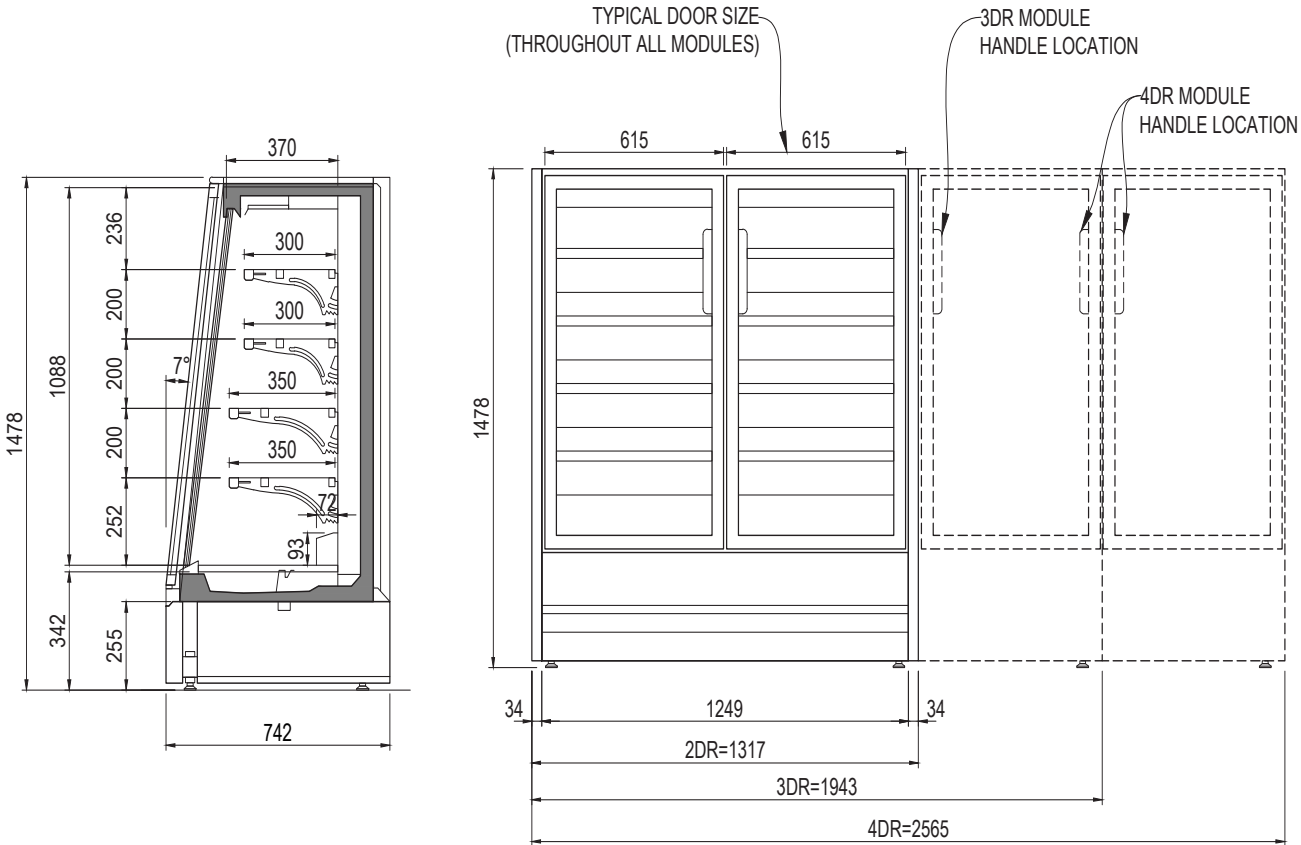

REFRIGERATION

BONNET NÉVÉ MULTIFRESCO PLUS

MULTIFRESCO PLUS	1250	1875	2500
*OPERATING TEMP (°C)	-1/+4		
NUMBER OF DOORS	2	3	4
REFRIGERATION	Ventilated / R290		
DEFROST	Automatic		
POWER SUPPLY	230V / 1Ph / 10 Amp plug		
OPERATING CURRENT (Amp)	3.9	4	7.8
NOMINAL POWER (W)	450	460	900
ENERGY CONSUMPTION (kWh/24h)	6.6	9	10.6
DISPLAY SURFACE (m²)	2.42	3.63	4.48
LENGTH WITH END WALLS (mm)	1317	1943	2565
TOTAL HEIGHT (mm)	1478	1478	1478
DEPTH (mm)	742	742	742
WEIGHT WITH PACKAGING (kg)	221	330	441
WEIGHT WITHOUT PACKAGING (kg)	179	268	360

* Climate class 3 (25 °C, 60% R/H)