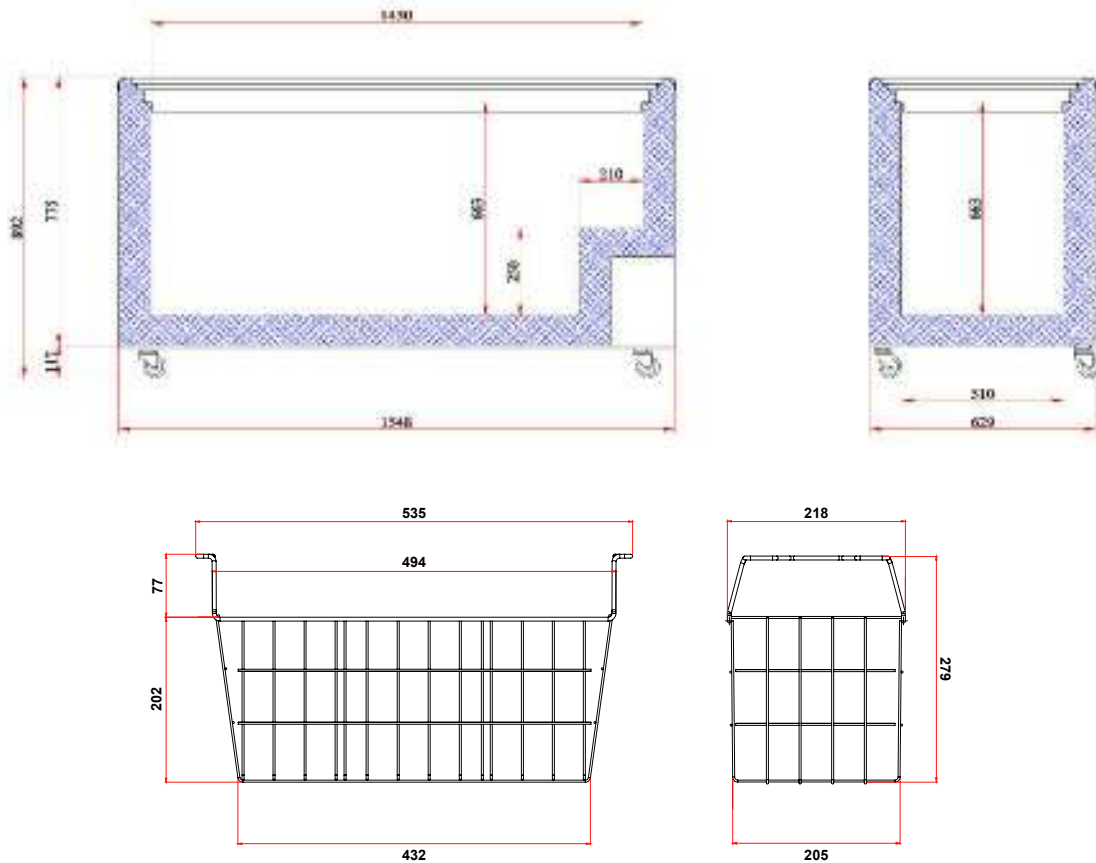

Display Chest Freezer 491L - Flat Glass Top

| Chest Freezers