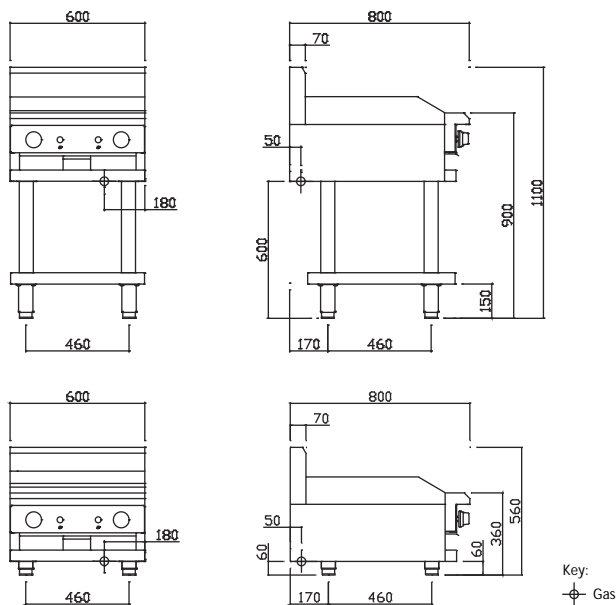

Technical Specifications for CS-6P, CS-3P3C

PROFESSIONAL

- 21mm thick mild steel griddle plate
- Chrome and ribbed plate finishes optional
- Hotplate and chargrill combinations
- Available freestanding or as a benchtop model
- Modular Professional series design
- 24 month 'Platinum Warranty'
- Easy to clean and service

Griddle/Hotplate

- 18 mj/h burners with pilot, FFD and piezo ignition
- Variable flame control valve with low flame setting
- 21mm thick mild steel griddle plate
- Top weld sealed hotplate sections
- CS-6P plate: 590mm x 540mm; 0.32m² cooking area
- CS-3P3C plate: 290mm x 540mm; 0.16m² cooking area
- 2mm 304 stainless steel splash guards
- Griddle oil bin 1.2mm stainless steel

Overall Construction

- Heavy duty construction
- Welded 1.2mm 304 stainless steel front hob
- Front and side panels 0.9mm 304 stainless steel
- Splashback 1.2mm 304 stainless steel
- Stainless steel legs with 55mm height adjustment range

Dimensions

- 600mm x 800mm x 1100mm H
- 600mm x 800mm x 560mm H (benchtop)
- Working height 900mm
- Weight 82kg
- Packed dimensions 640mm x 860mm x 1260mm H
- Packed weight 102kg

Connections

- Gas 3/4" BSP male
- 180mm from right, 50mm from rear, 600mm from floor
- Benchtop model gas connection: 60mm from bottom
- Supplied with gas regulator (specify Nat or LP on order)