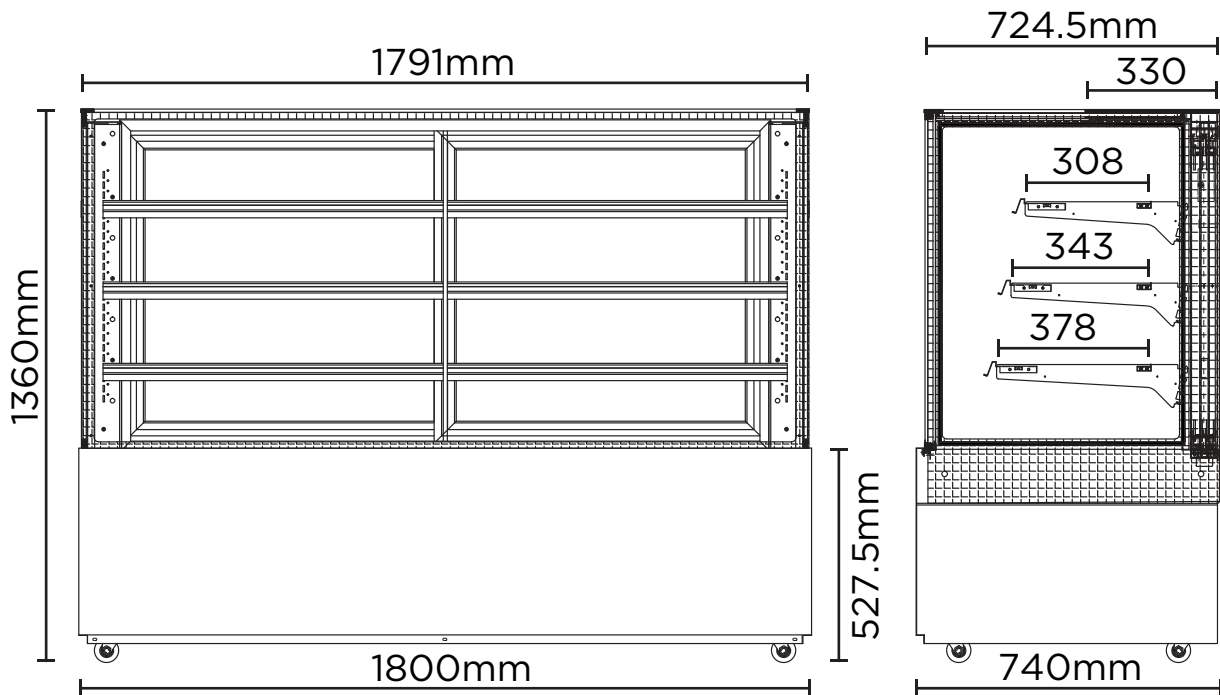

Ambient Food Display 1800mm - 4 Tier

| Food Displays

Ambient Food Display 1800mm - 4 Tier

| Food Displays

SPECIFICATIONS	DIMENSIONS
-----------------------	-------------------

<p>Part Number 3736303</p> <p>Volume 830L</p> <p>Unit Weight 238kg</p> <p>Packaged Weight 248kg</p> <p>Rated Current 0.49A</p> <p>Electrical Voltage 220-240V</p> <p>Frequency 50Hz</p> <p>Power Supply Single Phase</p> <p>Power Plug 1 x 10A</p> <p>Plug Location Rear, Bottom Right</p> <p>Internal Light LED</p>	<p>No. of Doors 2</p> <p>Door Type Glass</p> <p>Door Glass Type Single Glazed</p> <p>Door Style Sliding</p> <p>Self-Closing Door No</p> <p>No. of Shelves Incl. Base Per Door 4</p> <p>Shelves Type Adjustable</p> <p>Shelf Dimensions 852(w) x 307(d) mm, 852(w) x 342(d) mm, 852(w) x 377(m mm)</p> <p>Castors Yes</p> <p>Warranty 5 Years Bromic Extra Care Warranty - Parts and Labour</p>	<p>External (mm)</p> <p>Width 1800</p> <p>Depth 740</p> <p>Height 1360</p> <p>Internal (mm)</p> <p>Width 1774</p> <p>Depth 647</p> <p>Height 828</p> <p>Packaged (mm)</p> <p>Width 1900</p> <p>Depth 850</p> <p>Height 1510</p>
--	--	---