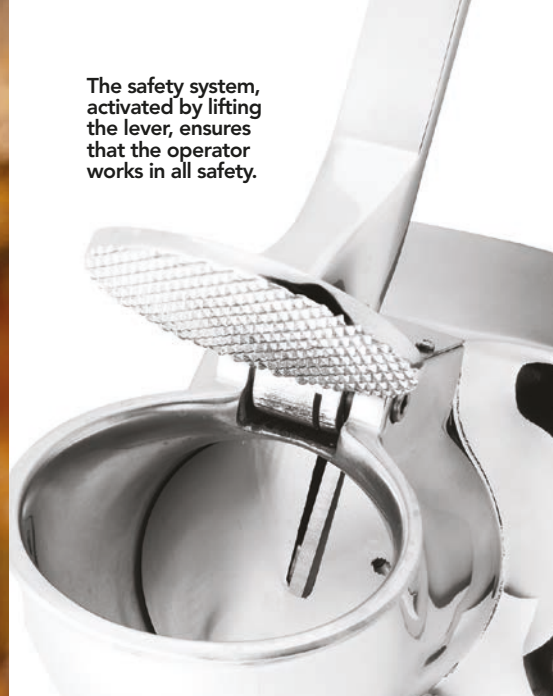

Ceado

ICE CRUSHER  
**G30**

The safety system, activated by lifting the lever, ensures that the operator works in all safety.

## FINE ICE CRYSTALS TO PREPARE SYRUP BASED GRANITAS OR REFRESHING DRINKS

- Fine ice crystals in a few seconds
- Made with all-metal parts
- Safety system
- Continuous duty at any time of day

- Ghiaccio fine in pochi secondi
- Costruito utilizzando solo parti in metallo
- Safety system
- Continuità di lavoro in ogni momento della giornata