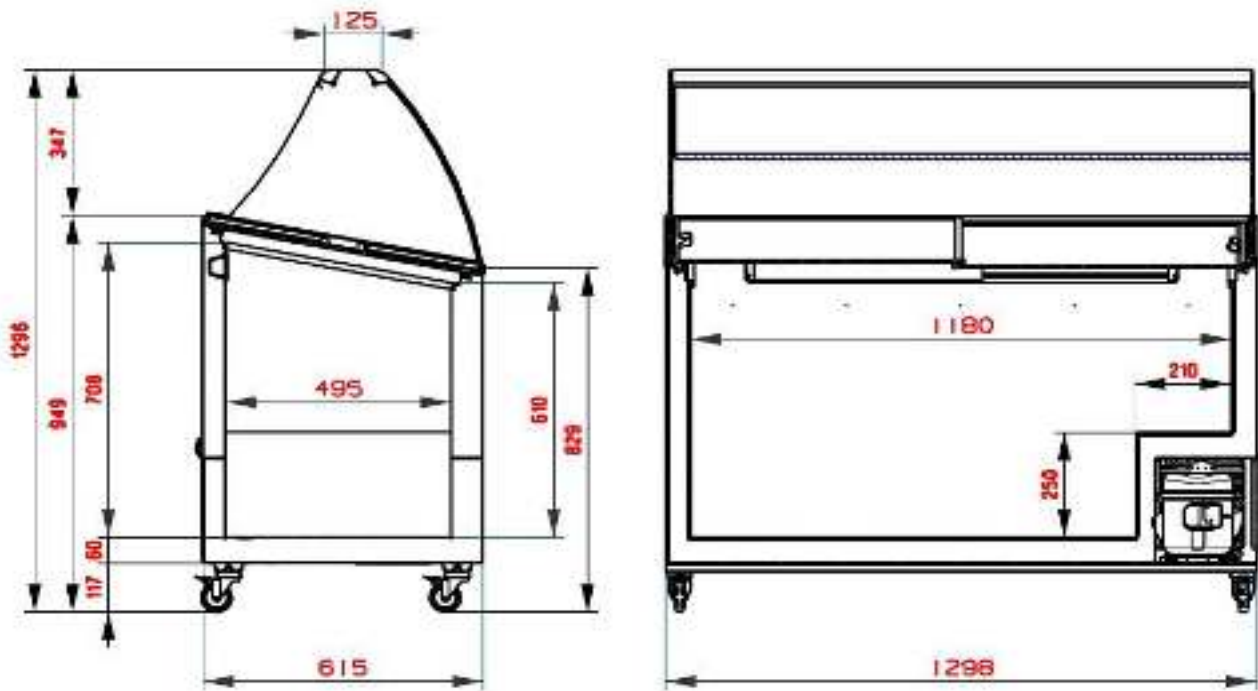

# Gelato Chest Freezer 7 Basket

| Gelato / Ice Cream Displays

# Gelato Chest Freezer 7 Basket

| Gelato / Ice Cream Displays

SPECIFICATIONS		DIMENSIONS	
----------------	--	------------	--

Part Number	3735262-NR	Internal Light	Fluorescent		<b>External (mm)</b>
Volume	352L	Door Lock	Yes		
Unit Weight	81kg	No. of Lids	2	<b>Width</b>	1298
Packaged Weight	91kg	Lid Type	Glass	<b>Depth</b>	615
Adjustable Temp. Range	-22 to -12°C	Lid Style	Sliding	<b>Height</b>	1296
Max. Ambient Temp. Range	35°C	No. of Tubs / Pans Incl.	7		
Climate Class	4L1	Tub / Pan Dimensions	165(w) x 360(d) x 120(h) mm		<b>Internal (mm)</b>
Energy Consumption	3.99 kWh/24h	Tub Support Framework Dimensions	1298(w) x 615(d) mm	<b>Width</b>	1180
GEMS Star Rating	8 stars	Defrost System	Manual	<b>Depth</b>	495
Refrigeration Capacity	300W	Temp. Controller	Analogue	<b>Height</b>	708
Refrigerant	R290	Canopy	Yes		
Air-Circulation	Static	Rear Storage	No		
Rated Current	2.3A	Tubs in Storage	7		
Electrical Voltage	220-240V	Castors	Yes	<b>Packaged (mm)</b>	
Frequency	50Hz	Colour	White	<b>Width</b>	1348
Power Supply	Single Phase	Warranty	5 Years Bromic Extra Care Warranty - Parts and Labour	<b>Depth</b>	665
Power Plug	1 x 10A			<b>Height</b>	1346
Plug Location	Compressor Compartment				