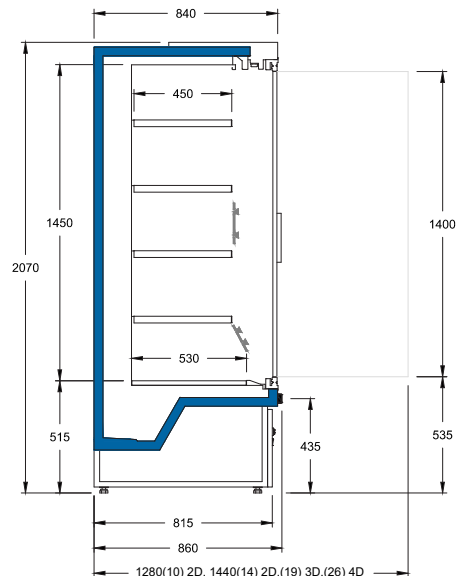

CUSTOMISATIONS

Shelving & Base Shelf

- Optional additional shelves and brackets
- Stainless steel reinforced solid shelving and base tray
- Roller shelving (optional product divider)
- Hang sell bar and hooks
- Wire or acrylic shelf fences (45mm, 75mm)
- LED lighting Colour options available on request

Ends

- Solid mirror ends
- Glass view end

Other

- Technology solutions
- Electronic shelf labels or video rail
- 50mm Castors

AVAILABLE COLOURS

TECHNICAL DATA					
Code		H1TMDS -10	H1TMDS -14	H1TMDS -19	H1TMDS -26
Total Length (mm)	Standard Depth 860 mm	1034	1334	1969	2594
Net Volume (L)	Standard Height 2070 mm	635	844	1266	1689
Display Area (m²)		1.36	1.81	2.71	3.62
Amperes (Amps)		10	10	10	15

TEMPERATURE CLASS

3M1

(-1 °C to +5 °C)

Additional Information

All Dimensions shown in Millimetres (mm) unless otherwise stated. Dimensions and features are subject to change. Please obtain current technical information prior to order confirmation. *Video rails not included and available as an optional extra