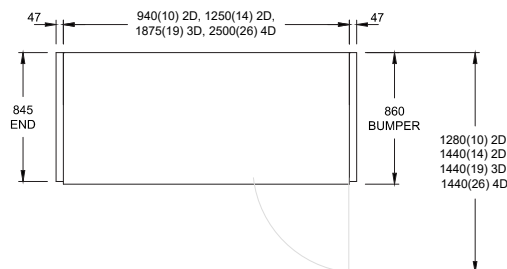

CUSTOMISATIONS

Shelving & Base Shelf

- Optional additional shelves and brackets
- Stainless steel reinforced solid shelving and base tray
- Roller shelving (optional product divider)
- Hang sell bar and hooks
- Wire or acrylic shelf fences (45mm, 75mm)
- LED lighting Colour options available on request

Ends

- Solid mirror ends
- Glass view end

Other

- Technology solutions
- Electronic shelf labels or video rail
- 50mm Castors

AVAILABLE COLOURS

TECHNICAL DATA					
Code		H1TMDS -10	H1TMDS -14	H1TMDS -19	H1TMDS -26
Total Length (mm)	Standard Depth 860 mm	1034	1334	1969	2594
Net Volume (L)	Standard Height 2070 mm	635	844	1266	1689
Display Area (m²)		1.36	1.81	2.71	3.62
Amperes (Amps)		10	10	10	15

TEMPERATURE CLASS

3M1

(-1 °C to +5 °C)

Additional Information

All Dimensions shown in Millimetres (mm) unless otherwise stated. Dimensions and features are subject to change. Please obtain current technical information prior to order confirmation. *Video rails not included and available as an optional extra