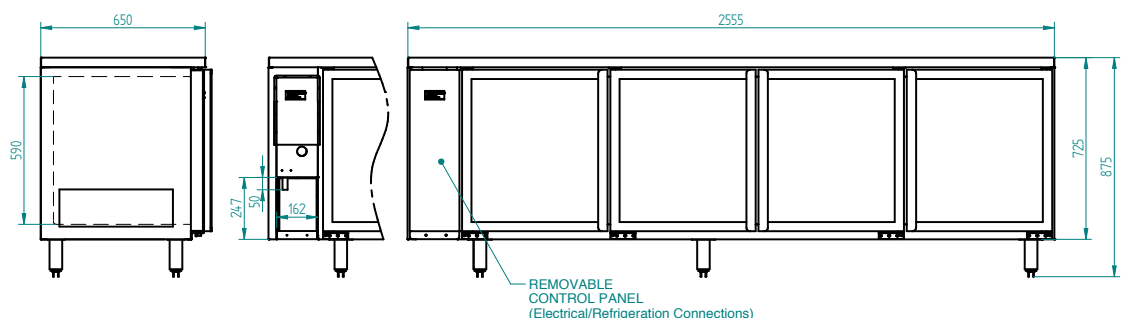

HB4R

CATEGORY	GENERAL COUNTERS & BACK BARS
RANGE	BORONIA
UNIT	REFRIGERATOR
TYPE	REMOTE
DOORS	4

SPECIFICATIONS

CAPACITY LITRES	760
TEMPERATURE	1°C / 4°C
DIMENSIONS - W X D X H (ON LEGS) MM	2555 W x 650 D x 875 H
WEIGHT UNPACKED (KG)	160

STANDARD INCLUSIONS ***

DOOR TYPE	Standard: G (Glass Door) Optional: S (Solid Door)
FINISH	B (Black with stainless steel countertop and internal floor) or S (Stainless Steel) interior and exterior excluding rear and under
SHELVES/DOOR	2