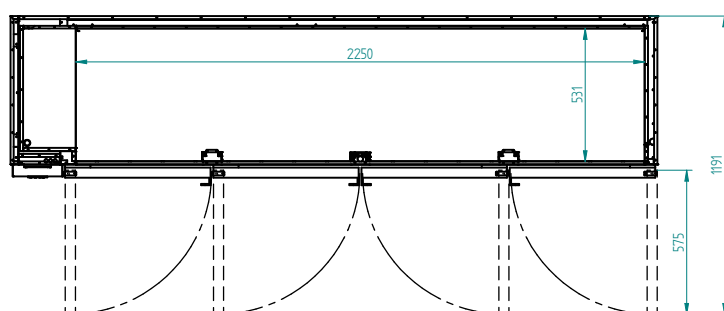

HB4R

CATEGORY	GENERAL COUNTERS & BACK BARS
RANGE	BORONIA
UNIT	REFRIGERATOR
TYPE	REMOTE
DOORS	4

SPECIFICATIONS

CAPACITY LITRES	760
TEMPERATURE	1°C / 4°C
DIMENSIONS - W X D X H (ON LEGS) MM	2555 W x 650 D x 875 H
WEIGHT UNPACKED (KG)	160

STANDARD INCLUSIONS ***

DOOR TYPE	Standard: G (Glass Door) Optional: S (Solid Door)
FINISH	B (Black with stainless steel countertop and internal floor) or S (Stainless Steel) interior and exterior excluding rear and under
SHELVES/DOOR	2