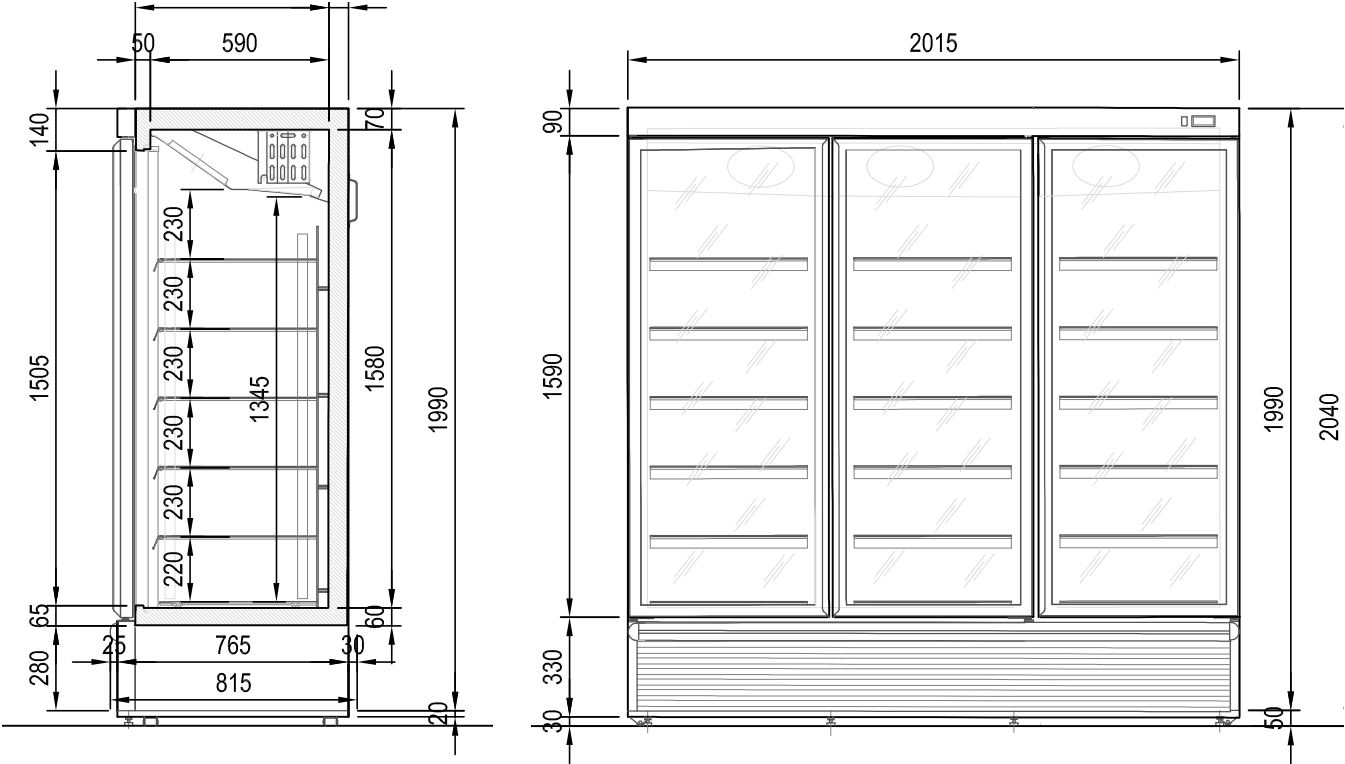

Scan here to check for Energy Efficiency Rebates in your state.

PLUG-IN POWER

Product image not to scale

REFRIGERATION

IARP ASIA 165

ASIA 165	165
OPERATING TEMP (°C)	-25 / -10
REFRIGERATION	Ventilated / R290
DEFROST	Automatic
POWER SUPPLY	230V / 1Ph / 15 Amp plug
OPERATING CURRENT (Amp)	6.2
NOMINAL POWER (W)	1430
ENERGY CONSUMPTION (kW/24h)	26.6
GLASS DOORS	3
TOTAL CAPACITY (ltr)	1305
LENGTH (mm)	2015
HEIGHT EXCLUDING LEGS (mm)	2040
HEIGHT INCLUDING LEGS (mm)	2140
DEPTH (mm)	816
WEIGHT WITH PACKAGING (kg)	495
WEIGHT WITHOUT PACKAGING (kg)	421