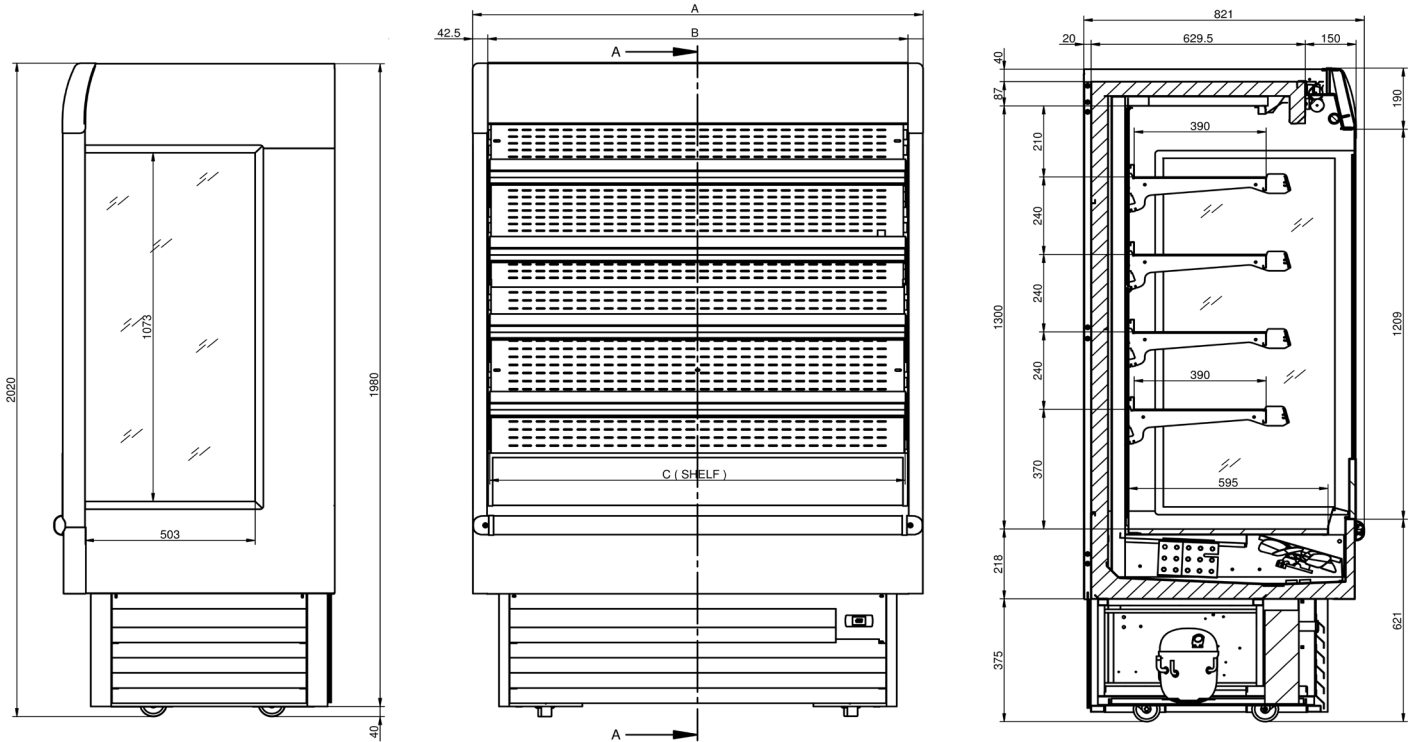

REFRIGERATION

SHELLY 2

MULTI-DECK DAIRY CHILLER

CHILLER

R290

PLUG-IN

FEATURES INCLUDE

- 4 levels adjustable shelves + base
- Shelf pricing holders
- Canopy & end lighting incl. switch
- Manual night blind
- Double glazed ends
- Condensation removal via hot gas discharge
- Shelf product fences (optional)
- White internal
- Castor wheels

Scan here to check for Energy Efficiency Rebates in your state.

PLUG-IN POWER

Product image not to scale

BAKER

REFRIGERATION

IARP SHELLY 2

| SHELLY 2 | 120 | 180 | 240 |
|-----------------------------------|--------------------------|--------------------------|--------------------------|
| OPERATING TEMP (°C) | 2 / +4 | | |
| REFRIGERATION | R507A | | |
| DEFROST | Automatic | | |
| POWER SUPPLY | 230V / 1Ph / 10 Amp plug | 230V / 1Ph / 15 Amp plug | 230V / 1Ph / 20 Amp plug |
| OPERATING CURRENT (Amp) | 9.6 | 11.8 | 16.5 |
| DISPLAY SURFACE (m ²) | 2.70 | 3.90 | 5.30 |
| LENGTH (mm) | 1322 | 1902 | 2492 |
| HEIGHT INCLUDING CASTORS (mm) | 2020 | 2020 | 2020 |
| DEPTH INCLUDING BUMPERS (mm) | 821 | 821 | 821 |
| WEIGHT WITH PACKAGING (kg) | 310 | 410 | 508 |