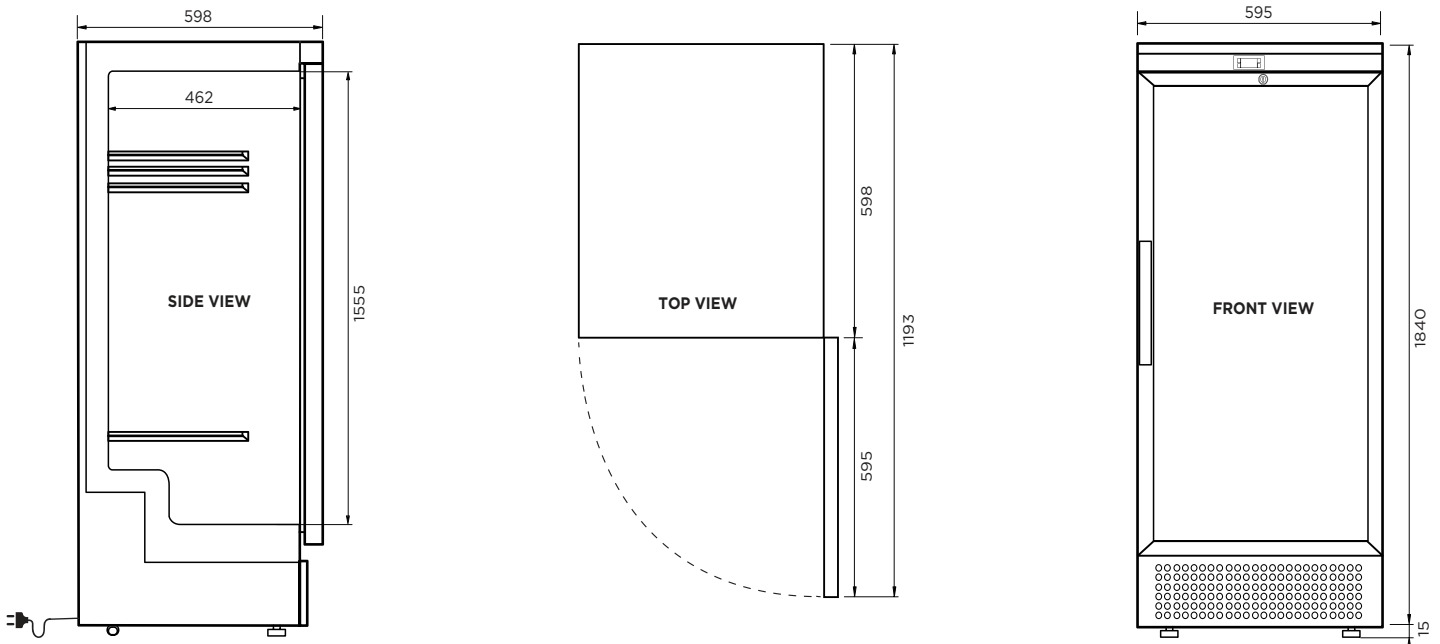

## SPECIFICATIONS

Model Number	MED0374GD-NR
Part Number	3736218-NR
Volume	372L
Unit Weight	81kg
Packaged Weight	86kg
Temperature Range	+2°C to 8°C
Max Ambient Temperature	32°C
Climate Class	4M2
Energy Consumption	1.98kWh/24h
Refrigeration Capacity	350W
Air-Circulation	Fan-Forced
Refrigeration Capacity	R600a
Rated Current	1.23A
Electrical Voltage	220-240V
Frequency	50Hz
Power Supply	Single Phase
Power Plug	1 x 10A
Plug Location	Rear, bottom right
Colour	White
Internal Light	LED

No. of Doors	1
Door Type	Glass
Door Glass Type	Double glazed Low-E Glass + Argon Gas
Door Shape	Flat
Door Style	Hinged
Door Lock	Yes
Self-Closing Door	Yes
Door Swing Dimensions	590mm
Total Depth of Door Open	1190mm
No. of Shelves Incl. Base	6
Shelf Type	Adjustable
Shelf Dimensions	500(w) x 400(d) mm
Defrost System	Automatic
Temp. Controller	Digital
Castors	No, feet + rollers
Min/Max Temp Recorder	Yes
Temp Alarm	Yes
Door Alarm	Yes
Audible & Visual Alarm	Yes
Warranty	5 Years Bromic Extra Care Warranty - Parts and Labour

## DIMENSIONS

External (mm)	
Width	595
Depth	598
Height	1840
Internal (mm)	
Width	505
Depth	462
Height	1555
Packaged (mm)	
Width	665
Depth	685
Height	2010