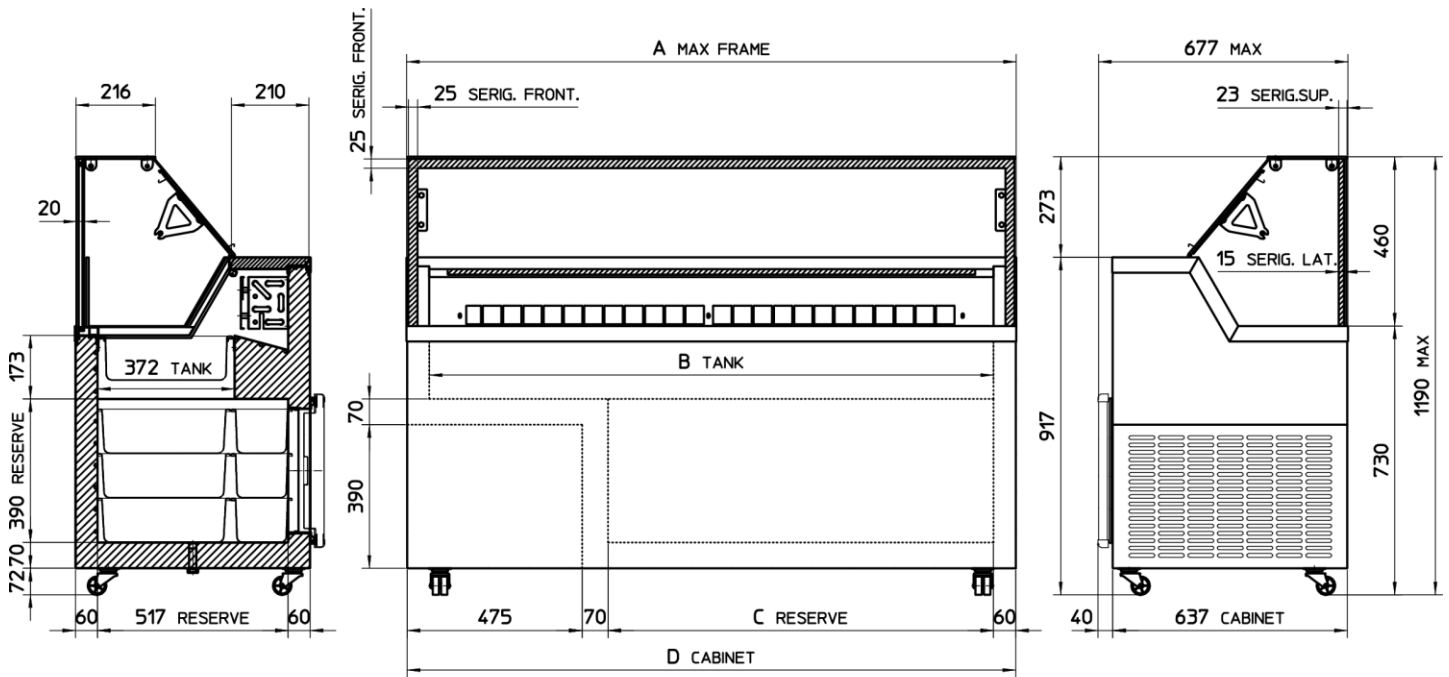

MIRABELLA 6 H R290 (COD. E1428M0100)

Negative - static scooping display cabinet

Technical data

Temperature	-5°C -20°C
Voltage and Frequency	230 V~ 50 Hz
Gas	R290
Net dimension	1190 X 677 X 1190 mm (l x p x h)
Packed dimension	1270 x 740 x 1290 mm (l x p x h)
Gross capacity	276 l
Net capacity	184 l
Gross weight	137.00 Kg
Net weight	117.00 Kg
Heat insulation	Rigid polyurethane foam "HCFC/CFC/HFC" free
External cabinet	Gray plasticised steel sheet
Inner tank	Grey plasticised steel sheet
Frame	Black plastic
Glass	Upper plate glazed cabinet heated
Side/back grid - colour	Gray plasticised steel sheet
absorbed power	742 W
Power consumption (24h)	12,07 kWh/24h
Condensator	Wire and tube - maintenance free with powered fan
Evaporator	Packed static evaporation system (finned)
Climatic class	7 (35°C-70%RH) L1
Plug	European - Angular Plug
Thermometer/Thermostat	Electronic
Defrosting	Automatic with hot gas
Standard equipment	Separate reserve accessible via a door - 4 wheels - internal LED
Optional	Stainless steel containers - Portions washing - Upper glazed cabinet set -Stick holder set - Corner coverage
Brand	FRAMEC
Producer brand	Mondial Framec

MIRABELLA 6 H R290 (COD. E1428M0100)

Layout

Negative - static scooping display cabinet

QUOTA	MIRABELLA 6 C	MIRABELLA 7 C	MIRABELLA 9 C
A	1190	1340	1655
B	1067	1217	1532
C	582	732	1047
D	1187	1337	1652

MIRABELLA H
S_46812