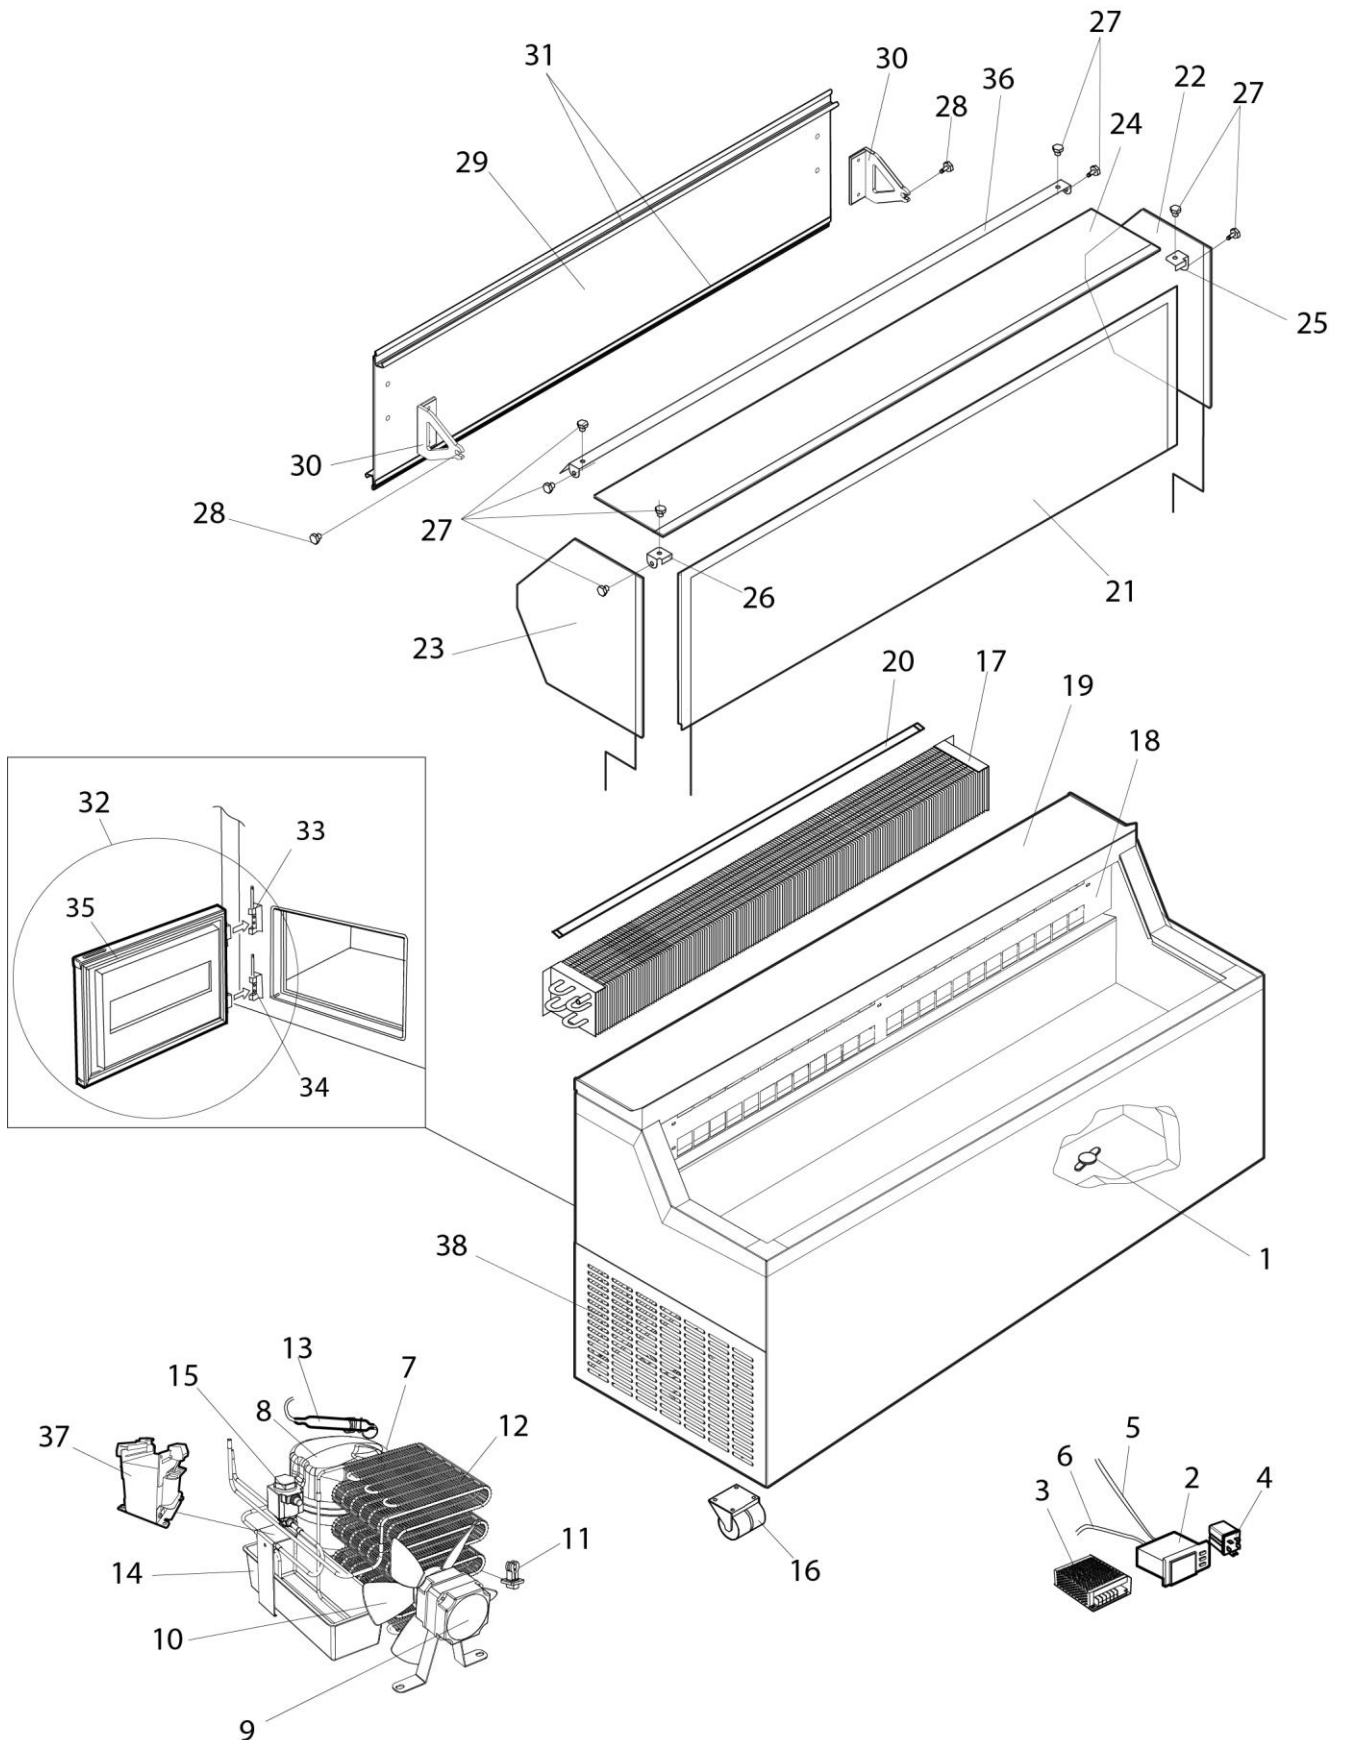

MIRABELLA 6 H R290 (COD. E1428M0100)

Negative - static scooping display cabinet

Spare parts list

Ref.	Description	Code
1	WATER OUTLET CAP VT-ICE CREAM CABINET GREY	3420499581000
2	THERMOSTAT DIG.EV3B24 EVCO MIRABELLA 6/7/9 HG R290	1188280
3	POWER SUPPLY LED 24V REF.MW	1171020
4	RELAY 66.82.8.230.0303 FINDER ATEX	1142014
5	NTC L=2000 DIGITAL THERMOSTAT PROBE PVC	1185052
6	NTC L=2000 DIGITAL THERMOSTAT PROBE	1185050
7	ACC.SET.NEU2168U 220-240V 50HZ R290	1147626
8	COMP.NEU2168U 220-240V 50HZ R290	4106163
9	MOTOR FAN ELECTRONIC BRACKET H84	4121154
10	FAN 254X27° PRESS ALUMINUM	4122021
11	BRACKET CONDENSER BUNDY HOLDER	1722340
12	WIRE CONDENSER BUNDY 8T 8R KING SIZE	4111056
13	FILTER XH9 ENTRY 5 OUT 2.75 GR20	3141032
14	TANK WATHER 280X110X80H	1722791
15	SOLENOID VALVE	1185087
16	WHEEL 50/2/NP1 PLATE H75	5623007
17	EVAPORATOR MIRABELLA 6 R290	4132163
18	GRID EVAP.MIRABELLA 6 GRIGIO INOX LPL	8522190
19	WORKING TABLE MIRABELLA 6 R290 WITHOUT LED	8424069F
20	LED LAMP 22W L1000	1112117
21	FRONTAL GLASS MIRABELLA 6 H	1751637
22	COMPLETE RIGHT GLASS MIRABELLA 6 H	1751647
23	COMPLETE LEFT GLASS MIRABELLA 6 H	1751648
24	UPPER GLASS MIRABELLA 6 H	1751642
25	BRACKET UPPER RIGHT GLASS MIRABELLA H	8530536
26	BRACKET UPPER LEFTT GLASS MIRABELLA H	8530537
27	SCREW M6X15	5602005
28	SCREW M4X10	3801212758000
29	ASS.FLAP MIRABELLA 6	9903895-02F
30	ABS GLASS BRACKET F. X7/E	4400516158000
31	HANDLE PROFILE 997680 MIRABELLA 6	2105640
32	RESERVE BAY DOOR COPMLETE	8959591F
33	UPPER COMPLETE HINGE BLACK/9005	1722798
34	LOWER COMPLETE HINGE BLACK/9005	1722799
35	GASKET ICE CREAM CABINET GREY	4400710106000
36	UPPER PROFILE STOP DOOR MIRABELLA 6	8530547
37	TRANSFORM.262VA 230/15/20	1187025
38	REAR+SIDE GRID MIRABELLA 6/7/9 GREY LPL	8522186

* Price list without VAT. The prices of the accessories set are to be considered only if they are sold with the relevant compressors

The manufacturer will reserve the right to make any modification without prior notice.

Updated on
07/09/2020

MIRABELLA 6 H R290 (COD. E1428M0100)

Negative - static scooping display cabinet

Spare parts drawing

Updated on
07/09/2020