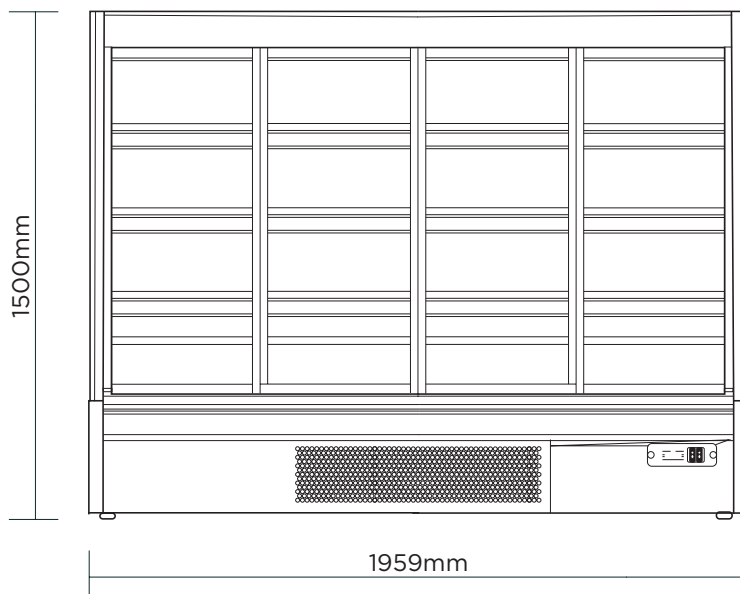

Semi Vertical Display Fridge 1875mm - 4 Doors - Hinged

| Multideck Display Fridges

*The image is meant solely for illustrative purposes and may not provide an accurate representation of the unit.

Semi Vertical Display Fridge 1875mm - 4 Doors - Hinged

| Multideck Display Fridges

SPECIFICATIONS

Model Number	SVM1875HD-NR
Part Number	3335641-NR
Volume	664L
Unit Weight	240kg
Packaged Weight	265kg
Total Display Area	2.69m ²
Adjustable Temp. Range	-1°C to +10°C
Max. Ambient Temp.	25°C
Climate Class	3M1
Energy Consumption	4.6kWh/24h
GEMS Star Rating	9 stars
Refrigeration Capacity	829W
Refrigerant	R290
Air Circulation	Fan Forced
Rated Current	3.60A
Electrical Voltage	220-240V
Frequency	50Hz
Power Supply	Single Phase
Plug Supplied	1 X 10A

Plug Location	Rear
Cord Length	2m
Colour	Black
Internal Light	LED
Colour Temperature	4000K
No. of Doors	4
Door Type	Glass
Door Style	Hinged
Door Lock	No
Self-Closing Door	Yes
Door Swing Dimensions	469mm
Total Depth of Door Open	1259mm
Number of Shelves incl. base	4
Shelf Type	Adjustable
Shelves Dimensions	250(d), 300(d), 350(d) mm
Temp. Controller	Digital
Air Curtain	Yes
Castors	Yes
Warranty	2 Years Bromic Extra Care Warranty - Labour and Parts

DIMENSIONS

	External (mm)
Width	1959
Depth	825
Height	1500
	Internal (mm)
Width	1875
Depth	260
Height	1200
	Packaged (mm)
Width	2000
Depth	865
Height	1950