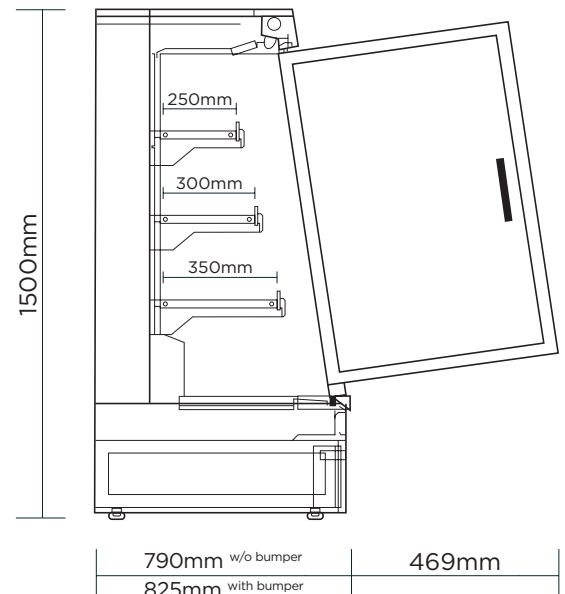

Semi Vertical Display Fridge 1875mm - 4 Doors - Hinged

| Multideck Display Fridges

*The image is meant solely for illustrative purposes and may not provide an accurate representation of the unit.

Semi Vertical Display Fridge 1875mm - 4 Doors - Hinged

| Multideck Display Fridges

SPECIFICATIONS

Model Number	SVM1875HD-NR
Part Number	3335641-NR
Volume	664L
Unit Weight	240kg
Packaged Weight	265kg
Total Display Area	2.69m ²
Adjustable Temp. Range	-1°C to +10°C
Max. Ambient Temp.	25°C
Climate Class	3M1
Energy Consumption	4.6kWh/24h
GEMS Star Rating	9 stars
Refrigeration Capacity	829W
Refrigerant	R290
Air Circulation	Fan Forced
Rated Current	3.60A
Electrical Voltage	220-240V
Frequency	50Hz
Power Supply	Single Phase
Plug Supplied	1 X 10A

Plug Location	Rear
Cord Length	2m
Colour	Black
Internal Light	LED
Colour Temperature	4000K
No. of Doors	4
Door Type	Glass
Door Style	Hinged
Door Lock	No
Self-Closing Door	Yes
Door Swing Dimensions	469mm
Total Depth of Door Open	1259mm
Number of Shelves incl. base	4
Shelf Type	Adjustable
Shelves Dimensions	250(d), 300(d), 350(d) mm
Temp. Controller	Digital
Air Curtain	Yes
Castors	Yes
Warranty	2 Years Bromic Extra Care Warranty - Labour and Parts

DIMENSIONS

	External (mm)
Width	1959
Depth	825
Height	1500
	Internal (mm)
Width	1875
Depth	260
Height	1200
	Packaged (mm)
Width	2000
Depth	865
Height	1950