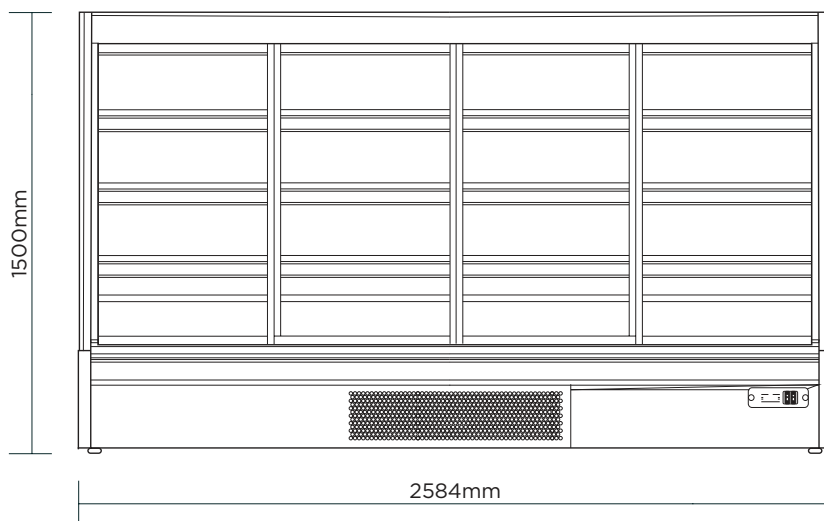

Semi Vertical Display Fridge 2500mm - 4 Doors - Hinged

| Multideck Display Fridges

Semi Vertical Display Fridge 2500mm - 4 Doors - Hinged

Multideck Display Fridges

SPECIFICATIONS

Model Number	SVM2500HD-NR
Part Number	3335642-NR
Volume	885L
Unit Weight	290kg
Packaged Weight	315kg
Total Display Area	3.49m ²
Adjustable Temp. Range	-1°C to +10°C
Max. Ambient Temp.	25°C
Climate Class	3M1
Energy Consumption	6.9kWh/24h
GEMS Star Rating	8 stars
Refrigeration Capacity	842W
Refrigerant	R290
Air Circulation	Fan Forced
Rated Current	3.66A
Electrical Voltage	220-240V
Frequency	50Hz
Power Supply	Single Phase
Plug Supplied	1 X 10A

Plug Location	Rear
Cord Length	2m
Colour	Black
Internal Light	LED
Colour Temperature	4000K
No. of Doors	4
Door Type	Glass
Door Style	Hinged
Door Lock	No
Self-Closing Door	Yes
Door Swing Dimensions	575mm
Total Depth of Door Open	1315mm
No of Shelf Tiers inc Base	4
Shelf Type	Adjustable
Shelves Dimensions	250(d), 300(d), 350(d) mm
Temp. Controller	Digital
Air Curtain	Yes
Castors	Yes
Warranty	5 Years Bromic Extra Care Warranty – Labour and Parts

DIMENSIONS

	External (mm)
Width	2584
Depth	775
Height	1500
	Internal (mm)
Width	2500
Depth	400
Height	1050
	Packaged (mm)
Width	2650
Depth	865
Height	1950