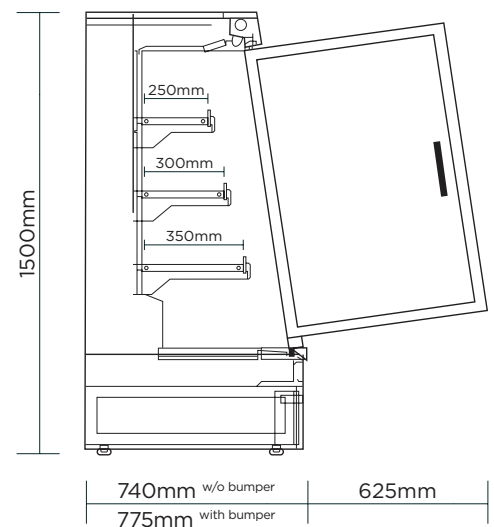

Semi Vertical Display Fridge 2500mm - 4 Doors - Hinged

| Multideck Display Fridges

Semi Vertical Display Fridge 2500mm - 4 Doors - Hinged

Multideck Display Fridges

SPECIFICATIONS

Model Number	SVM2500HD-NR
Part Number	3335642-NR
Volume	885L
Unit Weight	290kg
Packaged Weight	315kg
Total Display Area	3.49m ²
Adjustable Temp. Range	-1°C to +10°C
Max. Ambient Temp.	25°C
Climate Class	3M1
Energy Consumption	6.9kWh/24h
GEMS Star Rating	8 stars
Refrigeration Capacity	842W
Refrigerant	R290
Air Circulation	Fan Forced
Rated Current	3.66A
Electrical Voltage	220-240V
Frequency	50Hz
Power Supply	Single Phase
Plug Supplied	1 X 10A

Plug Location	Rear
Cord Length	2m
Colour	Black
Internal Light	LED
Colour Temperature	4000K
No. of Doors	4
Door Type	Glass
Door Style	Hinged
Door Lock	No
Self-Closing Door	Yes
Door Swing Dimensions	575mm
Total Depth of Door Open	1315mm
No of Shelf Tiers inc Base	4
Shelf Type	Adjustable
Shelves Dimensions	250(d), 300(d), 350(d) mm
Temp. Controller	Digital
Air Curtain	Yes
Castors	Yes
Warranty	5 Years Bromic Extra Care Warranty – Labour and Parts

DIMENSIONS

	External (mm)
Width	2584
Depth	775
Height	1500
	Internal (mm)
Width	2500
Depth	400
Height	1050
	Packaged (mm)
Width	2650
Depth	865
Height	1950