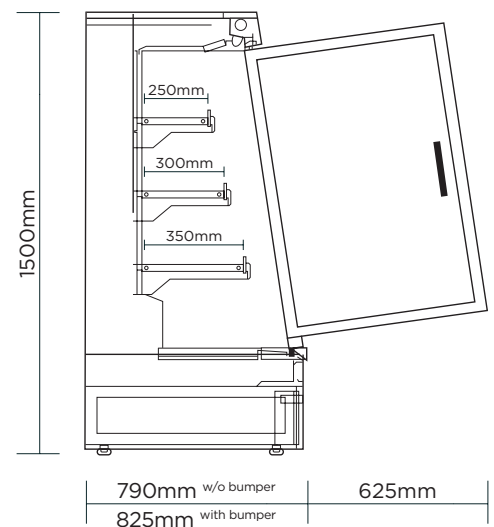

Semi Vertical Display Fridge 2500mm - 4 Doors - Hinged

| Multideck Display Fridges

*The image is meant solely for illustrative purposes and may not provide an accurate representation of the unit.

Semi Vertical Display Fridge 2500mm - 4 Doors - Hinged

| Multideck Display Fridges

SPECIFICATIONS

| | |
|------------------------|--------------------|
| Model Number | SVM2500HD-NR |
| Part Number | 3335642-NR |
| Volume | 885L |
| Unit Weight | 290kg |
| Packaged Weight | 315kg |
| Total Display Area | 3.49m ² |
| Adjustable Temp. Range | -1°C to +10°C |
| Max. Ambient Temp. | 25°C |
| Climate Class | 3M1 |
| Energy Consumption | 6.9kWh/24h |
| GEMS Star Rating | 8 stars |
| Refrigeration Capacity | 842W |
| Refrigerant | R290 |
| Air Circulation | Fan Forced |
| Rated Current | 3.66A |
| Electrical Voltage | 220-240V |
| Frequency | 50Hz |
| Power Supply | Single Phase |
| Plug Supplied | 1 X 10A |

| | |
|------------------------------|---|
| Plug Location | Rear |
| Cord Length | 2m |
| Colour | Black |
| Internal Light | LED |
| Colour Temperature | 4000K |
| No. of Doors | 4 |
| Door Type | Glass |
| Door Style | Hinged |
| Door Lock | No |
| Self-Closing Door | Yes |
| Door Swing Dimensions | 625mm |
| Total Depth of Door Open | 1415mm |
| Number of Shelves incl. base | 4 |
| Shelf Type | Adjustable |
| Shelves Dimensions | 250(d), 300(d), 350(d) mm |
| Temp. Controller | Digital |
| Air Curtain | Yes |
| Castors | Yes |
| Warranty | 2 Years Bromic Extra Care Warranty - Labour and Parts |

DIMENSIONS

| | |
|----------------------|------|
| External (mm) | |
| Width | 2584 |
| Depth | 825 |
| Height | 1500 |
| Internal (mm) | |
| Width | 2500 |
| Depth | 260 |
| Height | 1200 |
| Packaged (mm) | |
| Width | 2650 |
| Depth | 865 |
| Height | 1950 |