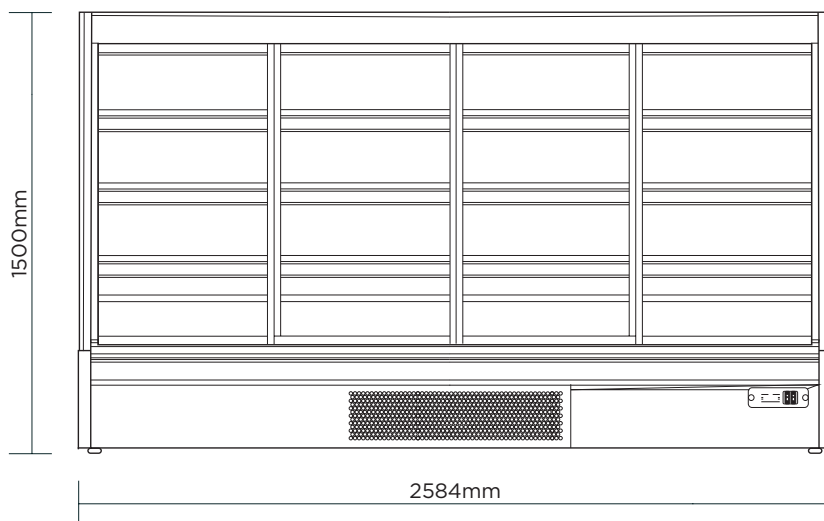

Semi Vertical Display Fridge 2500mm - 4 Doors - Hinged

| Multideck Display Fridges

*The image is meant solely for illustrative purposes and may not provide an accurate representation of the unit.

Semi Vertical Display Fridge 2500mm - 4 Doors - Hinged

| Multideck Display Fridges

SPECIFICATIONS

| | |
|------------------------|--------------------|
| Model Number | SVM2500HD-NR |
| Part Number | 3335642-NR |
| Volume | 885L |
| Unit Weight | 290kg |
| Packaged Weight | 315kg |
| Total Display Area | 3.49m ² |
| Adjustable Temp. Range | -1°C to +10°C |
| Max. Ambient Temp. | 25°C |
| Climate Class | 3M1 |
| Energy Consumption | 6.9kWh/24h |
| GEMS Star Rating | 8 stars |
| Refrigeration Capacity | 842W |
| Refrigerant | R290 |
| Air Circulation | Fan Forced |
| Rated Current | 3.66A |
| Electrical Voltage | 220-240V |
| Frequency | 50Hz |
| Power Supply | Single Phase |
| Plug Supplied | 1 X 10A |

| | |
|------------------------------|---|
| Plug Location | Rear |
| Cord Length | 2m |
| Colour | Black |
| Internal Light | LED |
| Colour Temperature | 4000K |
| No. of Doors | 4 |
| Door Type | Glass |
| Door Style | Hinged |
| Door Lock | No |
| Self-Closing Door | Yes |
| Door Swing Dimensions | 625mm |
| Total Depth of Door Open | 1415mm |
| Number of Shelves incl. base | 4 |
| Shelf Type | Adjustable |
| Shelves Dimensions | 250(d), 300(d), 350(d) mm |
| Temp. Controller | Digital |
| Air Curtain | Yes |
| Castors | Yes |
| Warranty | 2 Years Bromic Extra Care Warranty - Labour and Parts |

DIMENSIONS

| | |
|----------------------|------|
| External (mm) | |
| Width | 2584 |
| Depth | 825 |
| Height | 1500 |
| Internal (mm) | |
| Width | 2500 |
| Depth | 260 |
| Height | 1200 |
| Packaged (mm) | |
| Width | 2650 |
| Depth | 865 |
| Height | 1950 |