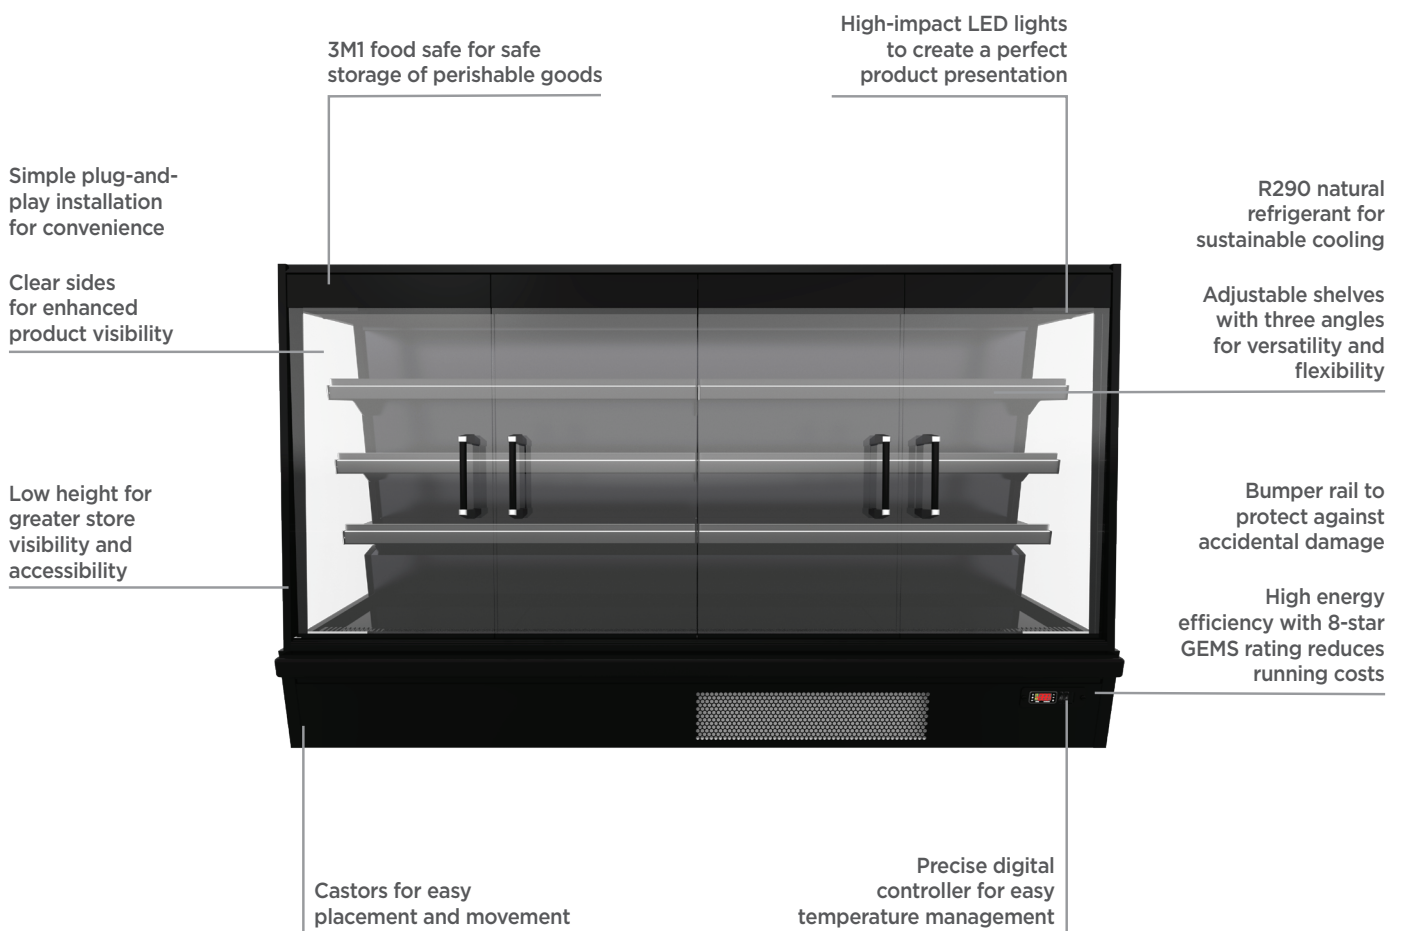

Semi Vertical Display Fridge 2500mm - 4 Doors - Hinged

| Multideck Display Fridges

*The image is meant solely for illustrative purposes and may not provide an accurate representation of the unit.

Semi Vertical Display Fridge 2500mm - 4 Doors - Hinged

| Multideck Display Fridges

SPECIFICATIONS

| | |
|------------------------|--------------------|
| Model Number | SVM2500HD-NR |
| Part Number | 3335642-NR |
| Volume | 885L |
| Unit Weight | 290kg |
| Packaged Weight | 315kg |
| Total Display Area | 3.49m ² |
| Adjustable Temp. Range | -1°C to +10°C |
| Max. Ambient Temp. | 25°C |
| Climate Class | 3M1 |
| Energy Consumption | 6.9kWh/24h |
| GEMS Star Rating | 8 stars |
| Refrigeration Capacity | 842W |
| Refrigerant | R290 |
| Air Circulation | Fan Forced |
| Rated Current | 3.66A |
| Electrical Voltage | 220-240V |
| Frequency | 50Hz |
| Power Supply | Single Phase |
| Plug Supplied | 1 X 10A |

| | |
|------------------------------|---|
| Plug Location | Rear |
| Cord Length | 2m |
| Colour | Black |
| Internal Light | LED |
| Colour Temperature | 4000K |
| No. of Doors | 4 |
| Door Type | Glass |
| Door Style | Hinged |
| Door Lock | No |
| Self-Closing Door | Yes |
| Door Swing Dimensions | 625mm |
| Total Depth of Door Open | 1415mm |
| Number of Shelves incl. base | 4 |
| Shelf Type | Adjustable |
| Shelves Dimensions | 250(d), 300(d), 350(d) mm |
| Temp. Controller | Digital |
| Air Curtain | Yes |
| Castors | Yes |
| Warranty | 2 Years Bromic Extra Care Warranty - Labour and Parts |

DIMENSIONS

| | |
|----------------------|------|
| External (mm) | |
| Width | 2584 |
| Depth | 825 |
| Height | 1500 |
| Internal (mm) | |
| Width | 2500 |
| Depth | 260 |
| Height | 1200 |
| Packaged (mm) | |
| Width | 2650 |
| Depth | 865 |
| Height | 1950 |