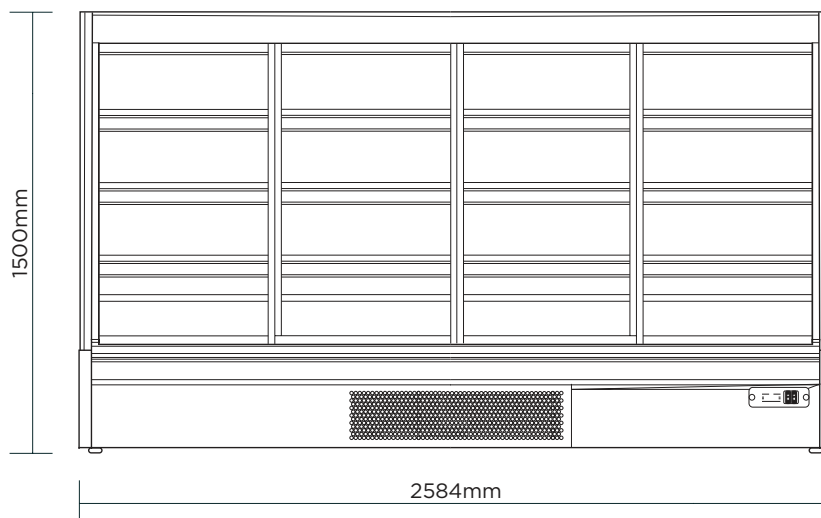

Semi Vertical Display Fridge 2500mm - 4 Doors - Sliding

| Multideck Display Fridges

Semi Vertical Display Fridge 2500mm - 4 Doors - Sliding

| Multideck Display Fridges

SPECIFICATIONS

Model Number	SVM2500SD-NR
Part Number	3335647-NR
Volume	885L
Unit Weight	290kg
Packaged Weight	315kg
Total Display Area	3.49m ²
Adjustable Temp. Range	-1°C to +10°C
Max. Ambient Temp.	25°C
Climate Class	3M1
Energy Consumption	6.9kWh/24h
GEMS Star Rating	8 stars
Refrigeration Capacity	842W
Refrigerant	R290
Air Circulation	Fan Forced
Rated Current	3.66A
Electrical Voltage	220-240V
Frequency	50Hz
Power Supply	Single Phase
Plug Supplied	1 X 10A

Plug Location	Rear
Cord Length	2m
Colour	Black
Internal Light	LED
Colour Temperature	4000K
No. of Doors	4
Door Type	Glass
Door Style	Sliding
Door Lock	No
Self-Closing Door	No
No of Shelf Tiers inc Base	4
Shelf Type	Adjustable
Shelves Dimensions	250(d), 300(d), 350(d) mm
Temp. Controller	Digital
Air Curtain	Yes
Castors	Yes
Warranty	5 Years Bromic Extra Care Warranty – Labour and Parts

DIMENSIONS

	External (mm)
Width	2584
Depth	775
Height	1500
	Internal (mm)
Width	2500
Depth	400
Height	1050
	Packaged (mm)
Width	2650
Depth	830
Height	1950