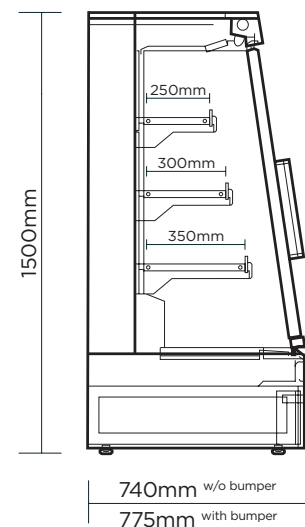

Semi Vertical Display Fridge 2500mm - 4 Doors - Sliding

| Multideck Display Fridges

Semi Vertical Display Fridge 2500mm - 4 Doors - Sliding

| Multideck Display Fridges

SPECIFICATIONS

Model Number	SVM2500SD-NR
Part Number	3335647-NR
Volume	885L
Unit Weight	290kg
Packaged Weight	315kg
Total Display Area	3.49m ²
Adjustable Temp. Range	-1°C to +10°C
Max. Ambient Temp.	25°C
Climate Class	3M1
Energy Consumption	6.9kWh/24h
GEMS Star Rating	8 stars
Refrigeration Capacity	842W
Refrigerant	R290
Air Circulation	Fan Forced
Rated Current	3.66A
Electrical Voltage	220-240V
Frequency	50Hz
Power Supply	Single Phase
Plug Supplied	1 X 10A

Plug Location	Rear
Cord Length	2m
Colour	Black
Internal Light	LED
Colour Temperature	4000K
No. of Doors	4
Door Type	Glass
Door Style	Sliding
Door Lock	No
Self-Closing Door	No
No of Shelf Tiers inc Base	4
Shelf Type	Adjustable
Shelves Dimensions	250(d), 300(d), 350(d) mm
Temp. Controller	Digital
Air Curtain	Yes
Castors	Yes
Warranty	5 Years Bromic Extra Care Warranty – Labour and Parts

DIMENSIONS

	External (mm)
Width	2584
Depth	775
Height	1500
	Internal (mm)
Width	2500
Depth	400
Height	1050
	Packaged (mm)
Width	2650
Depth	830
Height	1950