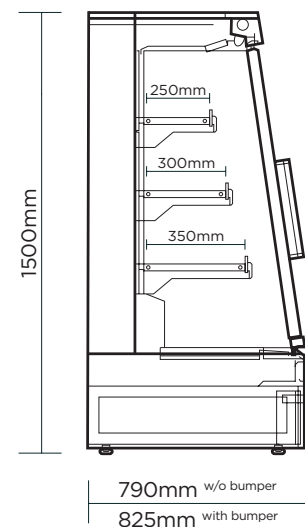

Semi Vertical Display Fridge 2500mm - 4 Doors - Sliding

| Multideck Display Fridges

*The image is meant solely for illustrative purposes and may not provide an accurate representation of the unit.

Semi Vertical Display Fridge 2500mm - 4 Doors - Sliding

| Multideck Display Fridges

SPECIFICATIONS

Model Number	SVM2500SD-NR
Part Number	3335647-NR
Volume	885L
Unit Weight	290kg
Packaged Weight	315kg
Total Display Area	3.49m ²
Adjustable Temp. Range	-1°C to +10°C
Max. Ambient Temp.	25°C
Climate Class	3M1
Energy Consumption	6.9kWh/24h
GEMS Star Rating	8 stars
Refrigeration Capacity	842W
Refrigerant	R290
Air Circulation	Fan Forced
Rated Current	3.66A
Electrical Voltage	220-240V
Frequency	50Hz
Power Supply	Single Phase
Plug Supplied	1 X 10A

Plug Location	Rear
Cord Length	2m
Colour	Black
Internal Light	LED
Colour Temperature	4000K
No. of Doors	4
Door Type	Glass
Door Style	Sliding
Door Lock	No
Self-Closing Door	No
Number of Shelves incl. base	4
Shelf Type	Adjustable
Shelves Dimensions	250(d), 300(d), 350(d) mm
Temp. Controller	Digital
Air Curtain	Yes
Castors	Yes
Warranty	2 Years Bromic Extra Care Warranty - Labour and Parts

DIMENSIONS

	External (mm)
Width	2584
Depth	825
Height	1500
	Internal (mm)
Width	2500
Depth	260
Height	1200
	Packaged (mm)
Width	2650
Depth	865
Height	1950