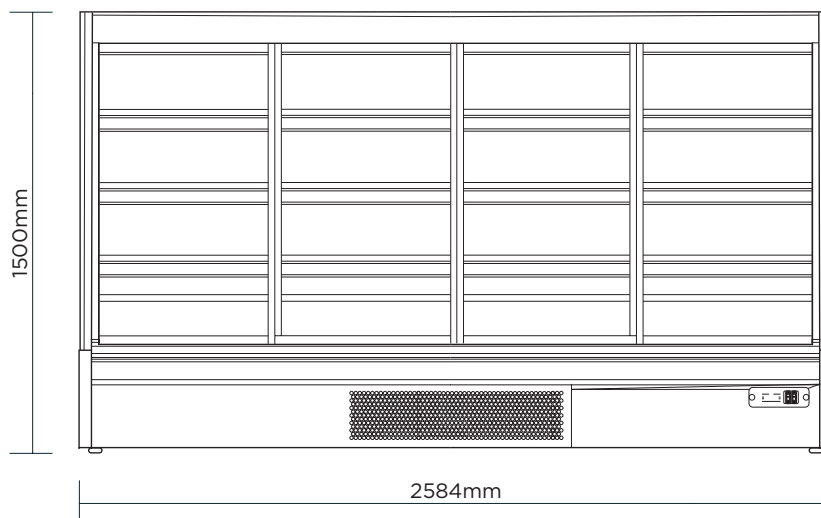

Semi Vertical Display Fridge 2500mm - 4 Doors - Sliding

| Multideck Display Fridges

*The image is meant solely for illustrative purposes and may not provide an accurate representation of the unit.

Semi Vertical Display Fridge 2500mm - 4 Doors - Sliding

| Multideck Display Fridges

SPECIFICATIONS

Model Number	SVM2500SD-NR
Part Number	3335647-NR
Volume	885L
Unit Weight	290kg
Packaged Weight	315kg
Total Display Area	3.49m ²
Adjustable Temp. Range	-1°C to +10°C
Max. Ambient Temp.	25°C
Climate Class	3M1
Energy Consumption	6.9kWh/24h
GEMS Star Rating	8 stars
Refrigeration Capacity	842W
Refrigerant	R290
Air Circulation	Fan Forced
Rated Current	3.66A
Electrical Voltage	220-240V
Frequency	50Hz
Power Supply	Single Phase
Plug Supplied	1 X 10A

Plug Location	Rear
Cord Length	2m
Colour	Black
Internal Light	LED
Colour Temperature	4000K
No. of Doors	4
Door Type	Glass
Door Style	Sliding
Door Lock	No
Self-Closing Door	No
Number of Shelves incl. base	4
Shelf Type	Adjustable
Shelves Dimensions	250(d), 300(d), 350(d) mm
Temp. Controller	Digital
Air Curtain	Yes
Castors	Yes
Warranty	2 Years Bromic Extra Care Warranty - Labour and Parts

DIMENSIONS

	External (mm)
Width	2584
Depth	825
Height	1500
	Internal (mm)
Width	2500
Depth	260
Height	1200
	Packaged (mm)
Width	2650
Depth	865
Height	1950