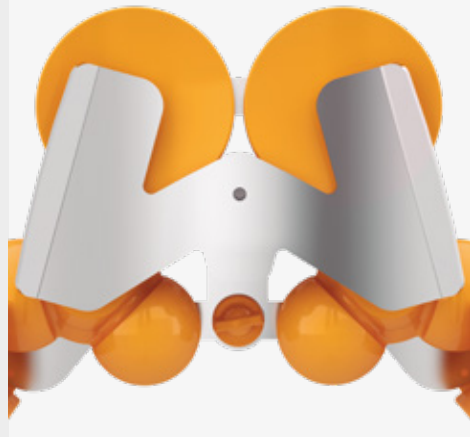

zumex®

Speed S⁺plus

Discover the next level

The best-prepared series to provide **an efficient, safe and impeccable service**, designed to satisfy large juice demands.

The **new Speed S⁺plus models** offer more features and better cleaning. Perfect for supermarket chains, hotels or self-service that seek a higher level.

Speed S +plus

Speed S +plus

With automatic PulpOut System and 1Step Extraction Kit, is configured to give more **autonomy and to ease cleaning**..

Dimensions	593 x 665 x 1050 mm 23.3" x 26.2" x 41.3"	Net weight	83.5 Kg 184.1 lb
-------------------	--	-------------------	---------------------

Speed S +plus
All-in-One

Speed S +plus All-in-One

Comes with automatic PulpOut System, 1Step Extraction Kit and new podium, perfectly suited for those who need to **produce a large quantity of juice**.

Dimensions	700 x 709 x 1774 mm	Net weight	111.8 Kg
Narrow Mirror	27.5" x 27.9" x 69.8"		246.5 lb

Dimensions	805 x 709 x 1774 mm	Net weight	120.6 Kg
Wide Mirror	31.7" x 27.9" x 69.8"		266 lb

Measurements for the Black model are the same as the Speed Up All-in-One.

Choose your Podium according to your space and style.