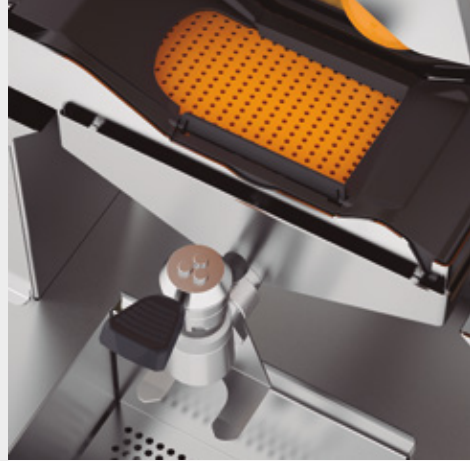

zumex®

Speed S⁺plus

Discover the next level

The best-prepared series to provide **an efficient, safe and impeccable service**, designed to satisfy large juice demands.

The **new Speed S⁺plus models** offer more features and better cleaning. Perfect for supermarket chains, hotels or self-service that seek a higher level.

Speed S +plus

Speed S +plus

With automatic PulpOut System and 1Step Extraction Kit, is configured to give more **autonomy and to ease cleaning**..

Dimensions	593 x 665 x 1050 mm 23.3" x 26.2" x 41.3"	Net weight	83.5 Kg 184.1 lb
-------------------	--	-------------------	---------------------

Speed S +plus
All-in-One

Speed S +plus All-in-One

Comes with automatic PulpOut System, 1Step Extraction Kit and new podium, perfectly suited for those who need to **produce a large quantity of juice**.

Dimensions	700 x 709 x 1774 mm	Net weight	111.8 Kg
Narrow Mirror	27.5" x 27.9" x 69.8"		246.5 lb

Dimensions	805 x 709 x 1774 mm	Net weight	120.6 Kg
Wide Mirror	31.7" x 27.9" x 69.8"		266 lb

Measurements for the Black model are the same as the Speed Up All-in-One.

Choose your Podium according to your space and style.