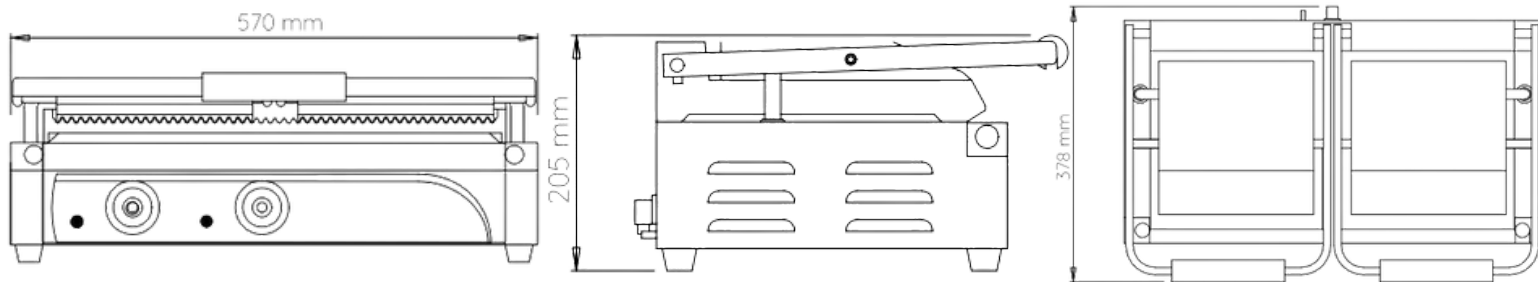

# PANINI PRESS DOUBLE FLAT TOP / FLAT BOTTOM TSS3001

- Use for panini sandwiches
- Perfect for delis, bars, cafes and many other food service operators
- Allows operator to create a smooth effect on the exposed surface of the food
- An adjustable top plate for a variety of food thickness
- Heavy duty cast iron plates
- Self balancing upper grill plates
- Thermostatically controlled between 50°C and 300°C
- Drip cup to catch excess grease
- Heat resistant handle
- Pilot light indicated when plates are energised

## Specifications

Voltage: 240V

Power: 3.08kW

Size: 570 x 378 x 205mm

Weight: 24kg

Origin: China

Warranty: 12 Months Warranty