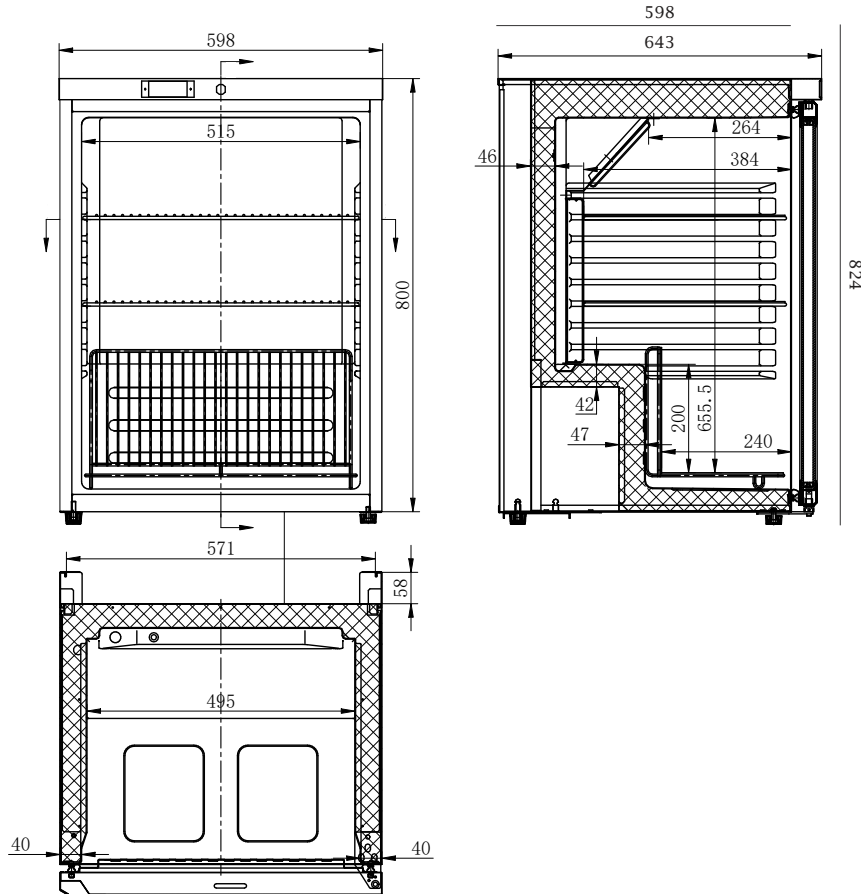

Underbench Display Fridge 138L - 1 Door - Glass

| Bar Fridge & Freezers

Suitable for storage of perishable drinks with 3M1 climate class

Save floor space with seamless under bench installation

Narrow wired shelf design to keep items securely in place

Bright LED lighting makes it easy to locate items inside

Adjustable 30mm feet for installation on unlevel surfaces

Underbench Display Fridge 138L - 1 Door - Glass

Bar Fridge & Freezers

SPECIFICATIONS

DIMENSIONS

Model Number	UBC0140GD-NR	Colour	Stainless Steel	External (mm)	
Part Number	3736255	Internal Light	LED	Width	598
Volume	138L	No. of Doors	1	Depth	635
Unit Weight	45kg	Door Type	Glass	Height	824
Packaged Weight	46kg	Door Glass Type	Double glazed	Internal (mm)	
Adjustable Temp. Range	+1 to +10°C	Door Style	Hinged	Width	490
Max. Ambient Temp.	32°C	Door Lock	Yes	Depth	400
Climate Class	3M1	Self-Closing Door	Yes	Height	680
Energy Consumption	1.396kWh/24h	Door Swing Dimension	594mm	Packaged (mm)	
GEMS Star Rating	6 stars	Total Depth of Door Open	1153mm	Width	650
Refrigeration Capacity	100W	No. of Shelf Tiers inc base	4	Depth	650
Refrigerant	R600a	Shelf Type	Adjustable	Height	885
Rated Current	1.2A	Shelves Dimensions	510(w) x 360(d) mm		
Electrical Voltage	220-240V	Temp. Controller	Digital		
Frequency	50Hz	Castors	No, Feet + Rollers		
Power Supply	Single Phase	Warranty	2 Years Parts & Labour		
Power Plug	1 x 10A		Bromic Extra Care		
Plug Location	Rear, bottom				