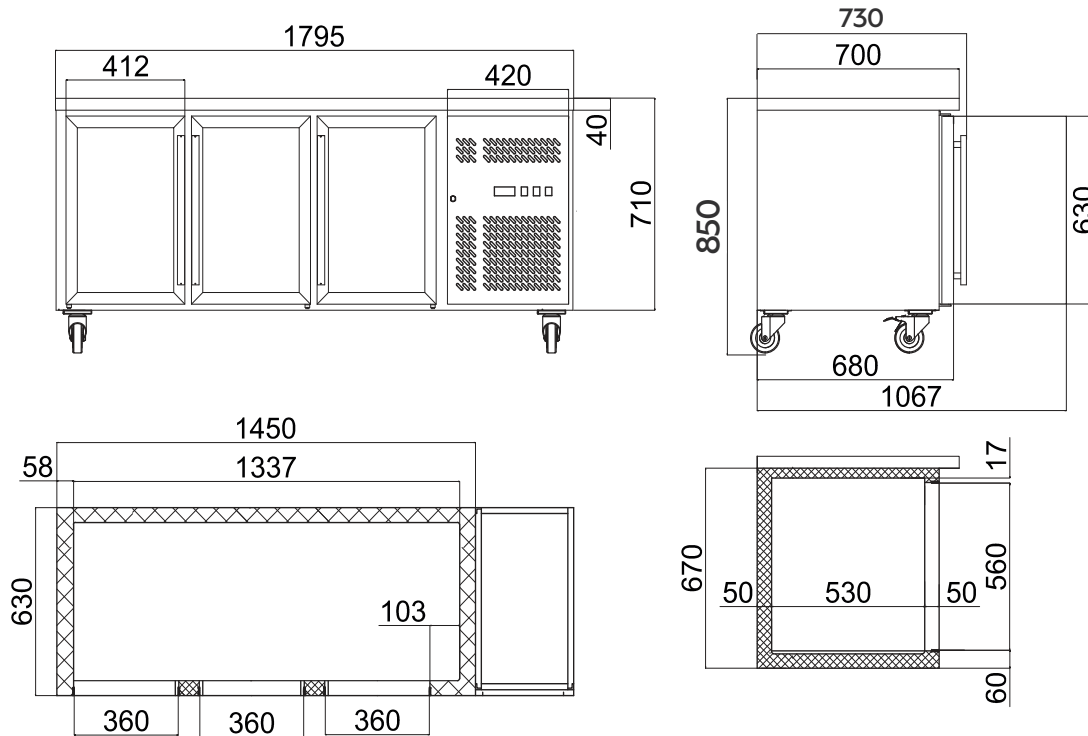

Under Bench Display Fridge 417L - 3 Doors - Glass

| Bar Fridges & Freezers

Under Bench Display Fridge 417L - 3 Doors - Glass

| Bar Fridges & Freezers

SPECIFICATIONS				DIMENSIONS	
Model Number	UBC1795GD-NR	Colour	Stainless Steel	External (mm)	
Part Number	3735211-NR	Internal Light	LED	Width	1795
Volume	138L	No. of Doors	3	Depth	730
Unit Weight	417L	Door Type	Glass	Height	850
Packaged Weight	156kg	Door Glass Type	Double glazed	Internal (mm)	
Adjustable Temp. Range	+1 to +5°C	Door Style	Hinged	Width	1337
Max. Ambient Temp.	32°C	Door Lock	No	Depth	530
Climate Class	3M1	Self-Closing Door	Yes	Height	589
Energy Consumption	4.75kWh/24h	Door Swing Dimension	371mm	Packaged (mm)	
GEMS Star Rating	2 stars	Total Depth of Door Open	1071mm	Width	1825
Refrigeration Capacity	245W	No. of Shelf Tiers inc base	3	Depth	730
Refrigerant	R600a	Shelf Type	Adjustable	Height	910
Rated Current	4.75A	Shelves Dimensions	333(w) x 530(d) mm		
Electrical Voltage	220-240V	Temp. Controller	Digital		
Frequency	50Hz	Castors	Yes		
Power Supply	Single Phase	Warranty	5 Years Bromic Extra Care Warranty – Labour and Parts		
Power Plug	1 x 10A				
Plug Location	Bottom Right				