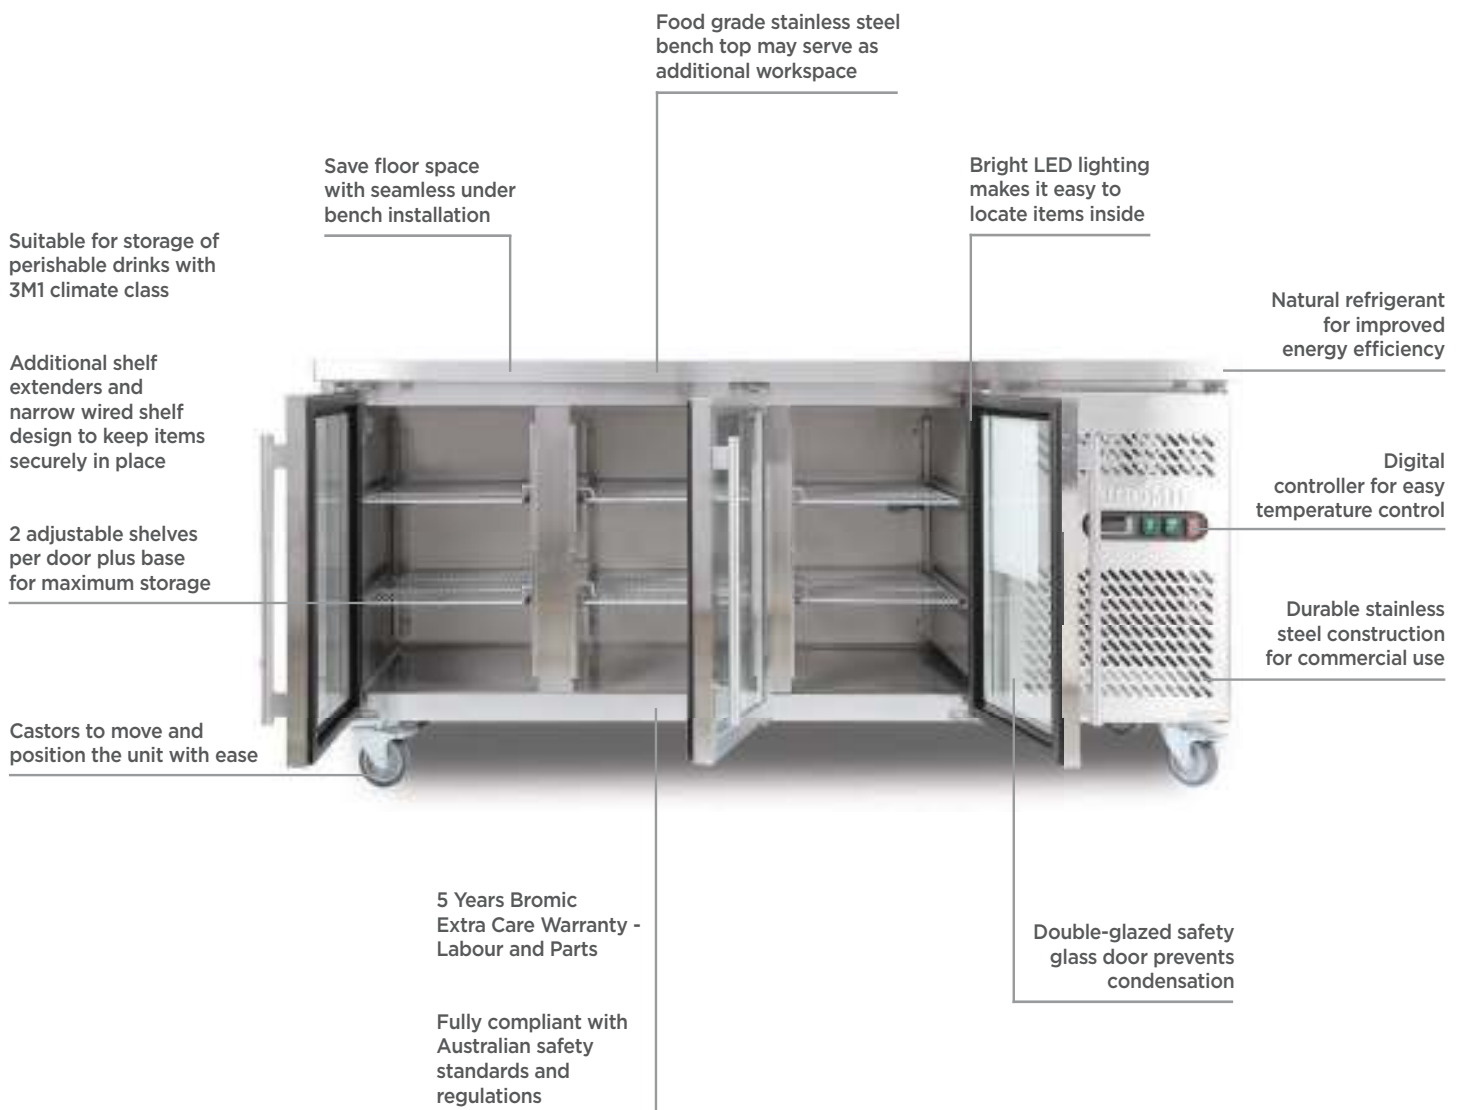

Under Bench Display Fridge 417L - 3 Doors - Glass

| Bar Fridges & Freezers

Under Bench Display Fridge 417L - 3 Doors - Glass

| Bar Fridges & Freezers

SPECIFICATIONS				DIMENSIONS	
Model Number	UBC1795GD-NR	Colour	Stainless Steel	External (mm)	
Part Number	3735211-NR	Internal Light	LED	Width	1795
Volume	138L	No. of Doors	3	Depth	730
Unit Weight	417L	Door Type	Glass	Height	850
Packaged Weight	156kg	Door Glass Type	Double glazed	Internal (mm)	
Adjustable Temp. Range	+1 to +5°C	Door Style	Hinged	Width	1337
Max. Ambient Temp.	32°C	Door Lock	No	Depth	530
Climate Class	3M1	Self-Closing Door	Yes	Height	589
Energy Consumption	4.75kWh/24h	Door Swing Dimension	371mm	Packaged (mm)	
GEMS Star Rating	2 stars	Total Depth of Door Open	1071mm	Width	1825
Refrigeration Capacity	245W	No. of Shelf Tiers inc base	3	Depth	730
Refrigerant	R600a	Shelf Type	Adjustable	Height	910
Rated Current	4.75A	Shelves Dimensions	333(w) x 530(d) mm		
Electrical Voltage	220-240V	Temp. Controller	Digital		
Frequency	50Hz	Castors	Yes		
Power Supply	Single Phase	Warranty	5 Years Bromic Extra Care Warranty – Labour and Parts		
Power Plug	1 x 10A				
Plug Location	Bottom Right				