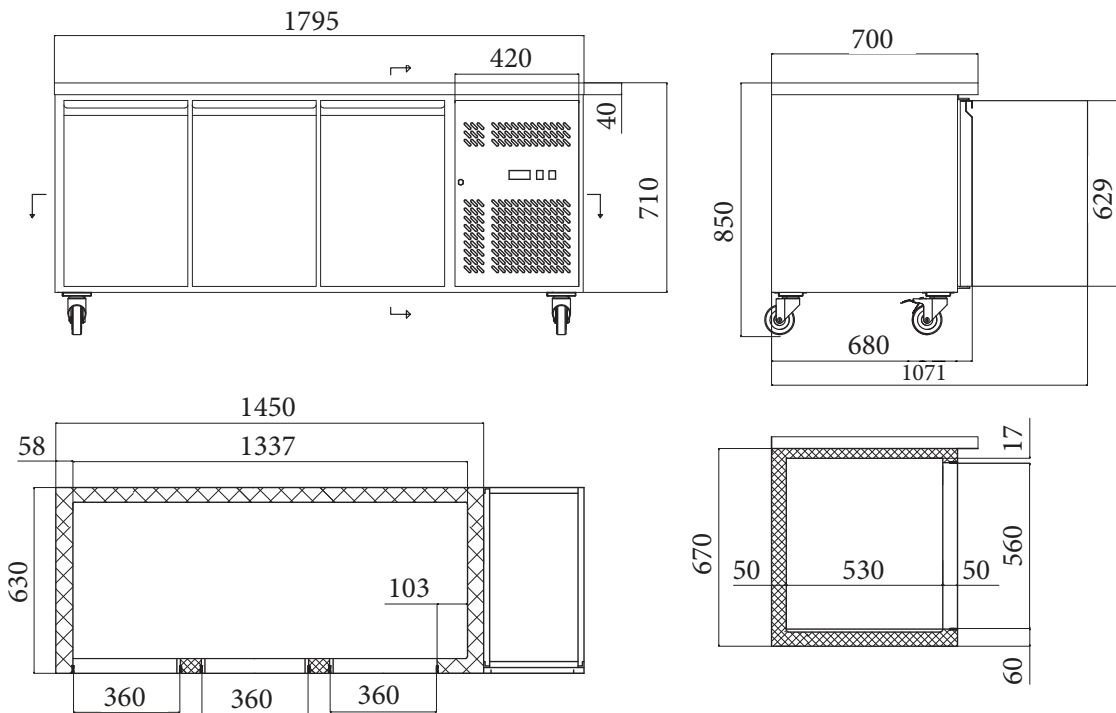

Under Bench Fridge 417L - 3 Doors - Stainless Steel

| Bar Fridges & Freezers

Under Bench Fridge 417L - 3 Doors - Stainless Steel

| Bar Fridges & Freezers

SPECIFICATIONS **DIMENSIONS**

Model Number	UBC1795SD-NR	Cord Length	2.5m	External (mm)
Part Number	3735206-NR	Colour	Stainless Steel	
Volume	417L	Internal Light	No	
Unit Weight	142kg	No. of Doors	3	Width 1795
Packaged Weight	147kg	Door Type	Solid	Depth 700
Adjustable Temp. Range	+1 to +5°C	Door Style	Hinged	Height 850
Max. Ambient Temp.	38°C	Door Lock	No	Internal (mm)
Climate Class	4M1	Self-Closing Door	Yes	
Energy Consumption	3.341kWh/24h	Door Swing Dimension	371mm	
GEMS Star Rating	4 stars	Total Depth of Door Open	1071mm	Width 1337
Refrigeration Capacity	245W	No. of Shelf Tiers inc base	3	Depth 530
Refrigerant	R600a	Shelf Type	Adjustable	Height 589
Rated Current	2A	Shelves Dimensions	333(w) x 530(d) mm	Packaged (mm)
Electrical Voltage	220-240V	Temp. Controller	Digital	
Frequency	50Hz	Castors	Yes	
Power Supply	Single Phase	Warranty	5 Years Bromic Extra Care Warranty – Labour and Parts	Width 1825
Power Plug	1 x 10A			Depth 730
Plug Location	Bottom Right			Height 910