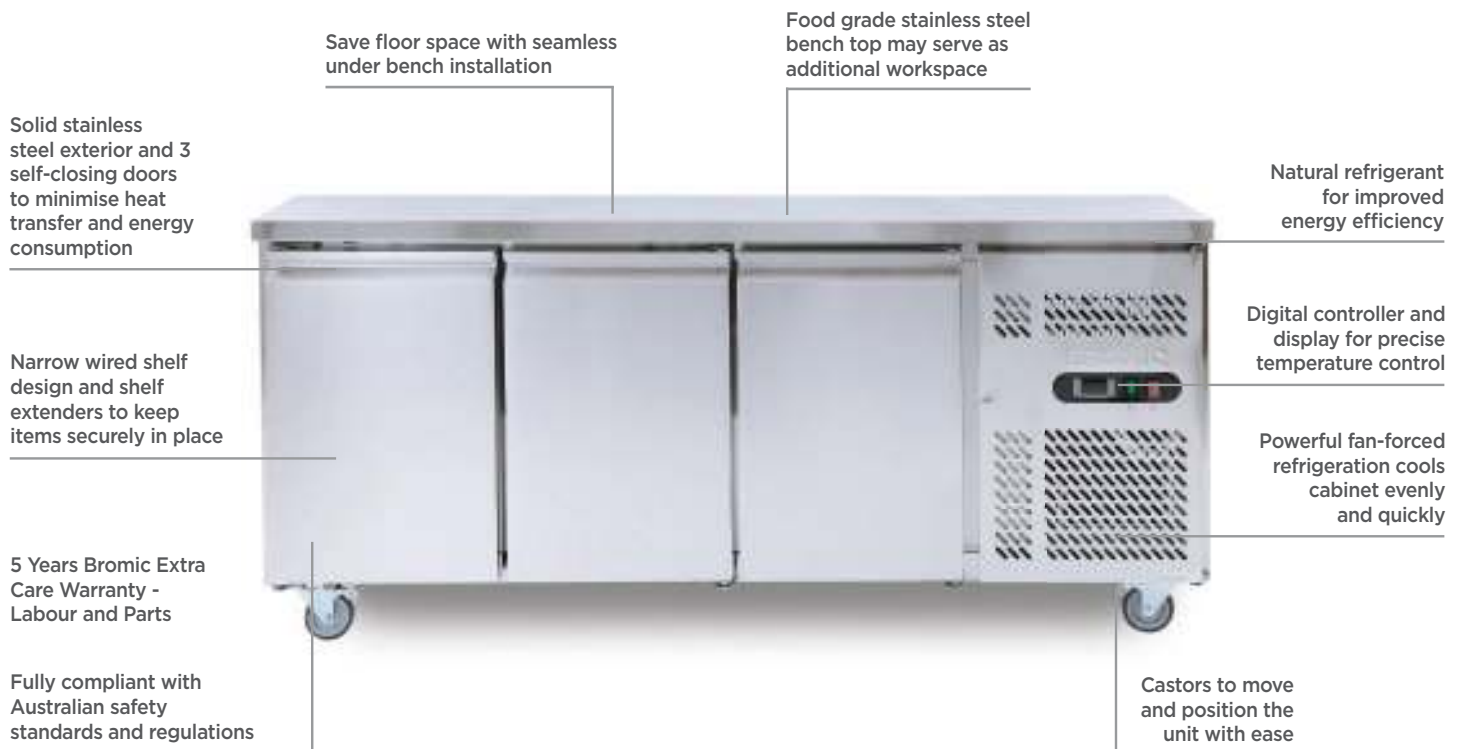

Under Bench Fridge 417L - 3 Doors - Stainless Steel

| Bar Fridges & Freezers

Under Bench Fridge 417L - 3 Doors - Stainless Steel

| Bar Fridges & Freezers

SPECIFICATIONS **DIMENSIONS**

Model Number	UBC1795SD-NR	Cord Length	2.5m	External (mm)
Part Number	3735206-NR	Colour	Stainless Steel	
Volume	417L	Internal Light	No	
Unit Weight	142kg	No. of Doors	3	Width 1795
Packaged Weight	147kg	Door Type	Solid	Depth 700
Adjustable Temp. Range	+1 to +5°C	Door Style	Hinged	Height 850
Max. Ambient Temp.	38°C	Door Lock	No	Internal (mm)
Climate Class	4M1	Self-Closing Door	Yes	
Energy Consumption	3.341kWh/24h	Door Swing Dimension	371mm	
GEMS Star Rating	4 stars	Total Depth of Door Open	1071mm	Width 1337
Refrigeration Capacity	245W	No. of Shelf Tiers inc base	3	Depth 530
Refrigerant	R600a	Shelf Type	Adjustable	Height 589
Rated Current	2A	Shelves Dimensions	333(w) x 530(d) mm	Packaged (mm)
Electrical Voltage	220-240V	Temp. Controller	Digital	
Frequency	50Hz	Castors	Yes	
Power Supply	Single Phase	Warranty	5 Years Bromic Extra Care Warranty – Labour and Parts	Width 1825
Power Plug	1 x 10A			Depth 730
Plug Location	Bottom Right			Height 910