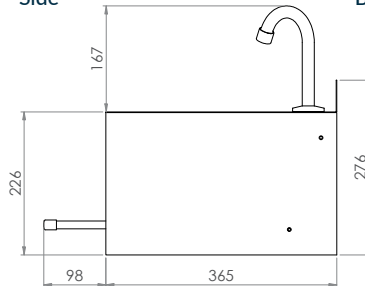

## Round Hands Free Knee Operated Basin - Timed Flow

**AB-KNEEHB-RTMV** (with *thermostatic mixing valve*)

6.3L capacity

- Shroud - Constructed from 1.2mm 304 grade stainless steel
- Basin - Constructed from 1mm 304 grade stainless steel
- 18 second timed flow
- 50mm splashback
- 40mm outlet - Suits PW40 & SSBW-40
- 500kPa Maximum Working Pressure
- WELS 5 Star 6LPM

Top

Side

Back

Front

Suggested mounting height from floor level for standard use - 850mm-900mm

Tapware parts have a 2 year onsite warranty