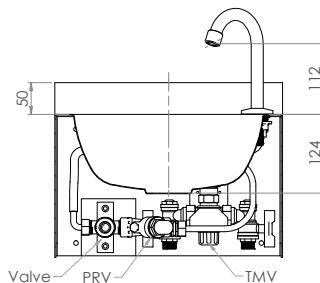

## Round Hands Free Knee Operated Basin - Timed Flow

**AB-KNEEHB-RTMV** (with *thermostatic mixing valve*)

6.3L capacity

- Shroud - Constructed from 1.2mm 304 grade stainless steel
- Basin - Constructed from 1mm 304 grade stainless steel
- 18 second timed flow
- 50mm splashback
- 40mm outlet - Suits PW40 & SSBW-40
- 500kPa Maximum Working Pressure
- WELS 5 Star 6LPM

Top

Side

Back

Front

Suggested mounting height from floor level for standard use - 850mm-900mm

Tapware parts have a 2 year onsite warranty