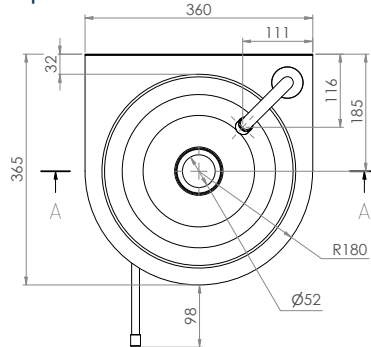

## Round Hands Free Knee Operated Basin - Timed Flow

**AB-KNEEHB-RTMV** (with *thermostatic mixing valve*)

6.3L capacity

- Shroud - Constructed from 1.2mm 304 grade stainless steel
- Basin - Constructed from 1mm 304 grade stainless steel
- 18 second timed flow
- 50mm splashback
- 40mm outlet - Suits PW40 & SSBW-40
- 500kPa Maximum Working Pressure
- WELS 5 Star 6LPM

Top

Side

Back

Front

Suggested mounting height from floor level for standard use - 850mm-900mm

Tapware parts have a 2 year onsite warranty