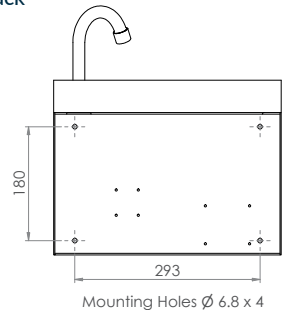

## Round Hands Free Knee Operated Basin - Timed Flow

**AB-KNEEHB-RTMV** (with *thermostatic mixing valve*)

6.3L capacity

- Shroud - Constructed from 1.2mm 304 grade stainless steel
- Basin - Constructed from 1mm 304 grade stainless steel
- 18 second timed flow
- 50mm splashback
- 40mm outlet - Suits PW40 & SSBW-40
- 500kPa Maximum Working Pressure
- WELS 5 Star 6LPM

Top

Side

Back

Front

Suggested mounting height from floor level for standard use - 850mm-900mm

Tapware parts have a 2 year onsite warranty