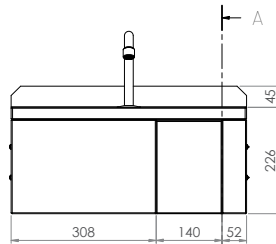

Sinks & Basins

Hands Free Knee Operated Basin - Timed Flow

AB-KNEEHBT-TF (with tempering valve) Top

- 11.5L capacity
- Shroud - Constructed from 1.2mm 304 grade stainless steel
- Basin - Constructed from 1mm 304 grade stainless steel
- 18 second timed flow
- 50mm splashback
- 40mm outlet - Suits PW40 & SSBW-40
- 500kPa Maximum Working Pressure
- WELS 5 Star 6LPM

Front

Back

Mounting Holes \varnothing 6.8 x 6

Side

Suggested mounting height from floor level for standard use - 850mm-900mm

Tapware parts have a 2 year onsite warranty