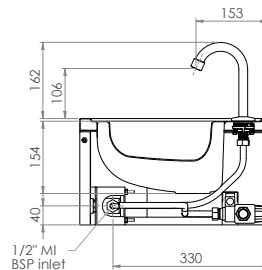

Sinks & Basins

Hands Free Knee Operated Basin - Timed Flow

AB-KNEEHBT-TF (with tempering valve) Top

- 11.5L capacity
- Shroud - Constructed from 1.2mm 304 grade stainless steel
- Basin - Constructed from 1mm 304 grade stainless steel
- 18 second timed flow
- 50mm splashback
- 40mm outlet - Suits PW40 & SSBW-40
- 500kPa Maximum Working Pressure
- WELS 5 Star 6LPM

Front

Back

Mounting Holes \varnothing 6.8 x 6

Side

Suggested mounting height from floor level for standard use - 850mm-900mm

Tapware parts have a 2 year onsite warranty