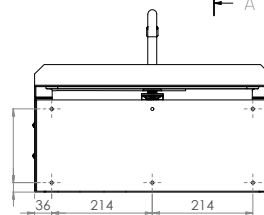

Sinks & Basins

Hands Free Knee Operated Basin - Timed Flow

AB-KNEEHBT-TF (with tempering valve) Top

- 11.5L capacity
- Shroud - Constructed from 1.2mm 304 grade stainless steel
- Basin - Constructed from 1mm 304 grade stainless steel
- 18 second timed flow
- 50mm splashback
- 40mm outlet - Suits PW40 & SSBW-40
- 500kPa Maximum Working Pressure
- WELS 5 Star 6LPM

Front

Back

Mounting Holes \varnothing 6.8 x 6

Side

Suggested mounting height from floor level for standard use - 850mm-900mm

Tapware parts have a 2 year onsite warranty