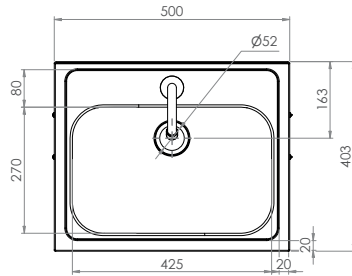

Sinks & Basins

Hands Free Knee Operated Basin - Timed Flow

AB-KNEEHBT-TF (with tempering valve) Top

- 11.5L capacity
- Shroud - Constructed from 1.2mm 304 grade stainless steel
- Basin - Constructed from 1mm 304 grade stainless steel
- 18 second timed flow
- 50mm splashback
- 40mm outlet - Suits PW40 & SSBW-40
- 500kPa Maximum Working Pressure
- WELS 5 Star 6LPM

Front

Back

Mounting Holes \varnothing 6.8 x 6

Side

Suggested mounting height from floor level for standard use - 850mm-900mm

Tapware parts have a 2 year onsite warranty