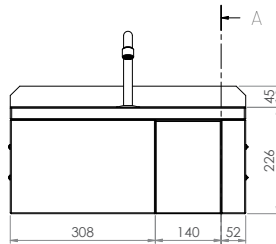

Sinks & Basins

Hands Free Knee Operated Basin - Timed Flow

AB-KNEEHBTMV-TF (with *thermostatic mixing valve*)

- 11.5L capacity
- Shroud - Constructed from 1.2mm 304 grade stainless steel
- Basin - Constructed from 1mm 304 grade stainless steel
- 18 second timed flow
- 50mm splashback
- 40mm outlet - Suits PW40 & SSBW-40
- 500kPa Maximum Working Pressure
- WELS 5 Star 6LPM

Top

Front

Back

Mounting Holes \varnothing 6.8 x 6

Side

Suggested mounting height from floor level for standard use - 850mm-900mm

Tapware parts have a 2 year onsite warranty