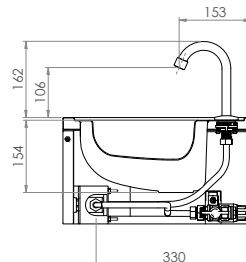

Sinks & Basins

Hands Free Knee Operated Basin - Timed Flow

AB-KNEEHBTMV-TF (with *thermostatic mixing valve*)

- 11.5L capacity
- Shroud - Constructed from 1.2mm 304 grade stainless steel
- Basin - Constructed from 1mm 304 grade stainless steel
- 18 second timed flow
- 50mm splashback
- 40mm outlet - Suits PW40 & SSBW-40
- 500kPa Maximum Working Pressure
- WELS 5 Star 6LPM

Top

Front

Back

Mounting Holes \varnothing 6.8 x 6

Side

Suggested mounting height from floor level for standard use - 850mm-900mm

Tapware parts have a 2 year onsite warranty