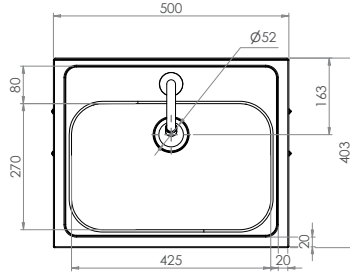

Sinks & Basins

Hands Free Knee Operated Basin - Timed Flow

AB-KNEEHBTMV-TF (with *thermostatic mixing valve*)

- 11.5L capacity
- Shroud - Constructed from 1.2mm 304 grade stainless steel
- Basin - Constructed from 1mm 304 grade stainless steel
- 18 second timed flow
- 50mm splashback
- 40mm outlet - Suits PW40 & SSBW-40
- 500kPa Maximum Working Pressure
- WELS 5 Star 6LPM

Top

Front

Back

Mounting Holes \varnothing 6.8 x 6

Side

Suggested mounting height from floor level for standard use - 850mm-900mm

Tapware parts have a 2 year onsite warranty