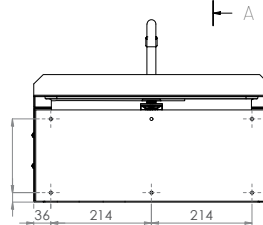

Sinks & Basins

Hands Free Knee Operated Basin - Timed Flow

AB-KNEEHBTMV-TF (with *thermostatic mixing valve*)

- 11.5L capacity
- Shroud - Constructed from 1.2mm 304 grade stainless steel
- Basin - Constructed from 1mm 304 grade stainless steel
- 18 second timed flow
- 50mm splashback
- 40mm outlet - Suits PW40 & SSBW-40
- 500kPa Maximum Working Pressure
- WELS 5 Star 6LPM

Top

Front

Back

Mounting Holes \varnothing 6.8 x 6

Side

Suggested mounting height from floor level for standard use - 850mm-900mm

Tapware parts have a 2 year onsite warranty