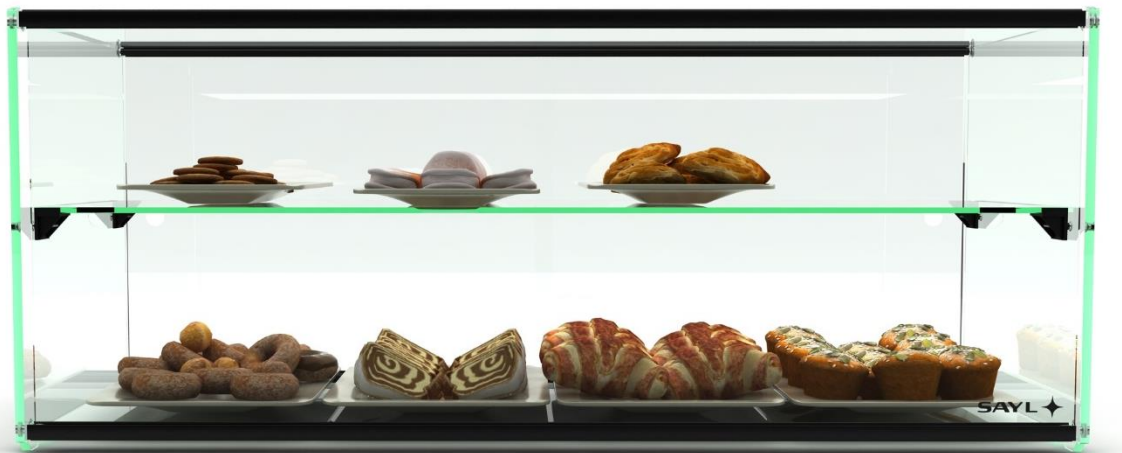

SAYL  - AMBIENT DISPLAYS
BARCELONA

ADS0020 – Single Tier

ADS0036 – Two Tier

- ADS0020 – Single level
- ADS0036 – Double level (with mid shelf 300mm x 900mm)
- Elegant, neat, classy and hygienic ambient glass display for muffins, biscuits and other items not requiring refrigeration
- Rear sliding doors
- Tempered glass
- Supplied in kit form
- Easy to assemble

MODEL	DESCRIPTION	DIMENSIONS	WEIGHT (KG)
ADS0020	Single level ambient display	920 x 300 x 200	13
ADS0036	Double level ambient display	920 x 360 x 360	24