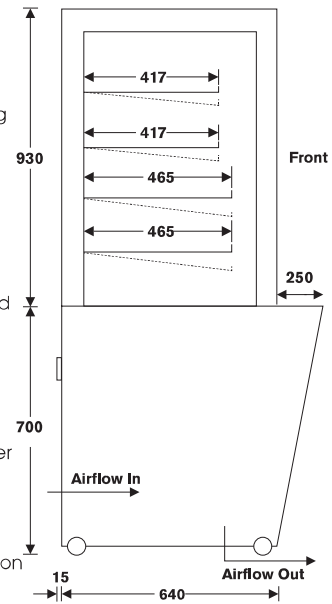

SIDE VIEW

BAKER: CHILLED

A fully integrated self-serve cabinet that makes an impact in any location and allows displayed food to simply look great.

4°C operating temperature

For Factory Options refer to page 54

For Cabinet Accessories refer to page 64

Model	BC6	BC9	BC12	BC15	BC18	BC24
Length	600mm	900mm	1200mm	1530mm	1770mm	2370mm
Depth*	640mm	640mm	640mm	640mm	640mm	640mm
Height	1630mm	1630mm	1630mm	1630mm	1630mm	1630mm
Available Display Area	1.13m²	1.8m²	2.5m²	3.2m²	3.6m²	5m²
Power Connection	10A Plug	10A Plug	10A Plug	10A Plug	10A Plug	10A Plug

*Add extra 15mm for protruding control panel and switches