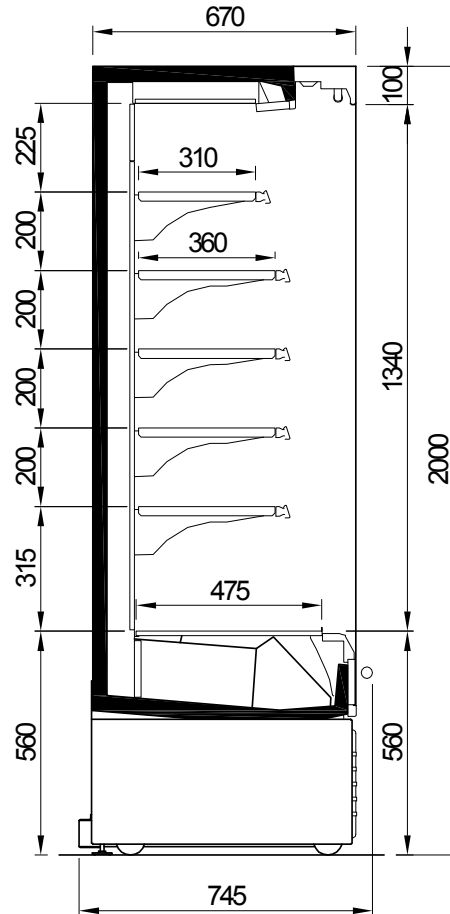

Image used for illustration only.

OFFFLIP 3 GREEN

SLIM LINE MULTI-DECK CHILLER

OFFFLIP 3 GREEN	937	1250	1875
* Operating Temp (°C)	+2/+4	+2/+4	+2/+4
Refrigeration	Ventilated/R290		
Defrost	Automatic		
Power Supply	230V/1Ph/10 Amp plug		230V/1Ph/15 Amp plug
Operating Current (Amp)	4.9	4.9	8.7
Nominal Power (W)	1190	1183	2090
Energy Consumption (kWh/24h)	21.86	22	38.8
Display Surface (m ²)	2.08	2.78	4.17
Length (mm) with endwall	997	1310	1935
Height incl. castors (mm)	2000	2000	2000
Depth with bumper (mm)	745	745	745
Weight with packaging (kg)	240	260	410
Weight w/o packaging (kg)	220	240	380