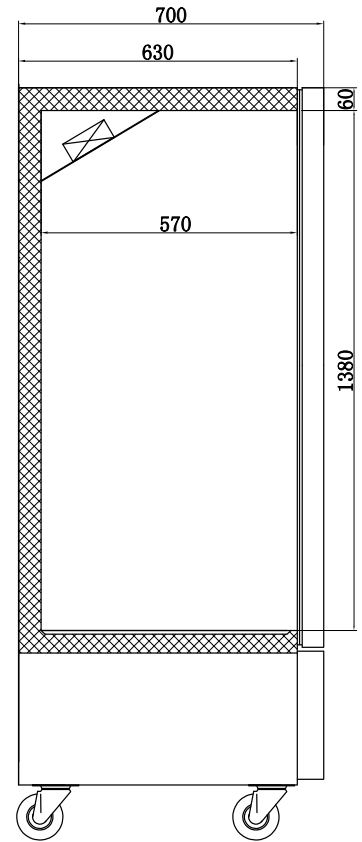

GD880

Drawn	SKU Code(s)
Date:23/05/2019	GD880
Sheet:1	
Drawing Title	
-Polar Double Door Slimline Freezer	
Status Revision	Rev. 4. 1