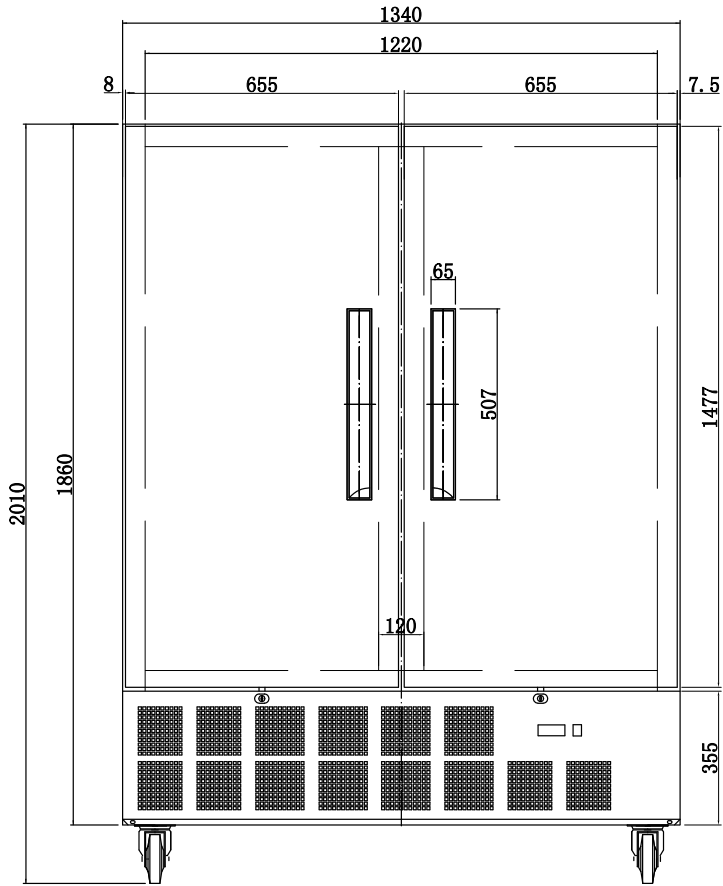

GD880

Drawn	SKU Code(s)
Date:23/05/2019	GD880
Sheet:1	
Drawing Title	
-Polar Double Door Slimline Freezer	
Status Revision	Rev. 4. 1