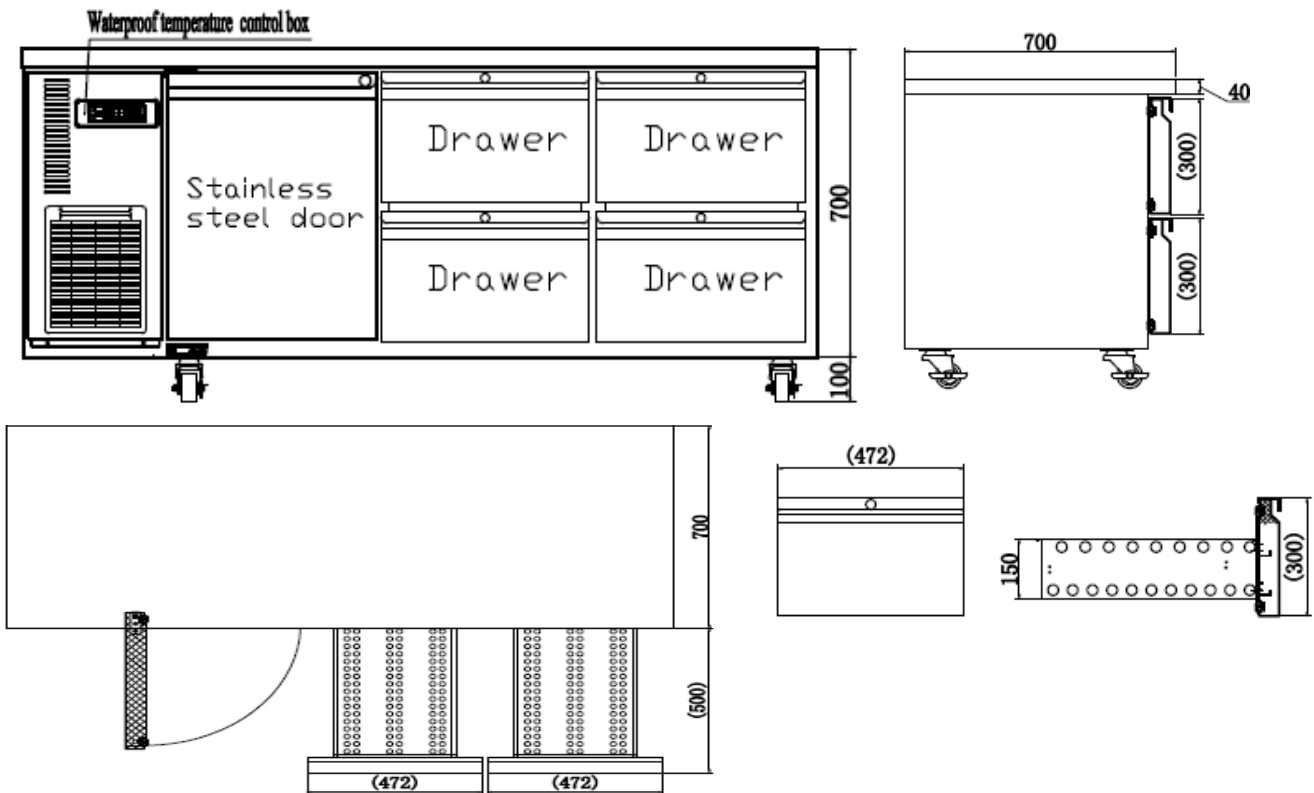

CUR180-2D-4

Spec Sheet	CUR180-2D-4
Classification	Bench Chiller with Drawers
Orientation	Left hand side Compressor
Cooling Type	Ventilated,
Compressor (HP)	1/3
Temp range	0 ~ 8c
Refrigerant	R134a
Shelves	1
Display	LED Digital Display
Doors Drawers	1 Door 4 Drawers with Locks
Controller	Touch Digital
Internal Light	Yes
Castors	Lockable Multi Directional
Volume	520 litre
Dimensions	W1800x D700x H800mm
Weight	135KG
Power	Amps 2.8 Input Power 360W 220V/50Hz 10 Amp Plug