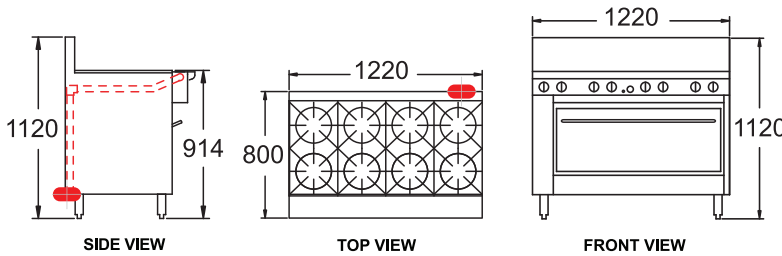

MODEL: PF-8-28 Specifications:

Dimensions (WxDxH):	1220 x 800 x 1120 mm
Working Height:	914 mm
Oven Size (WxDxH):	711 x 525 x 355 mm
Weight:	260 kg
Packed:	1.1 m ³
Gas Connection:	19 mm
Rating:	242 Mj + 0.6 kW
Burners:	Up to 8

Griddle Options:

PF-8-40

MODEL: PF-8-40 Specifications:

Dimensions (WxDxH):	1220 x 800 x 1120 mm
Working Height:	914 mm
Oven Size (WxDxH):	1010 x 525 x 355 mm
Weight:	300 kg
Packed:	1.1 m ³
Gas Connection:	19 mm
Rating:	245 Mj + 0.6 kW
Burners:	Up to 8