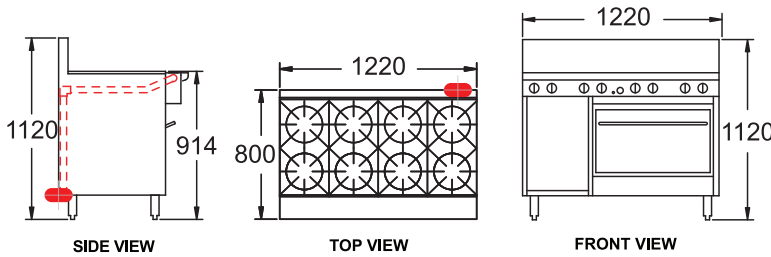

MODEL: PF-8-28 Specifications:

Dimensions (WxDxH):	1220 x 800 x 1120 mm
Working Height:	914 mm
Oven Size (WxDxH):	711 x 525 x 355 mm
Weight:	260 kg
Packed:	1.1 m ³
Gas Connection:	19 mm
Rating:	242 Mj + 0.6 kW
Burners:	Up to 8

Griddle Options:

PF-8-40

MODEL: PF-8-40 Specifications:

Dimensions (WxDxH):	1220 x 800 x 1120 mm
Working Height:	914 mm
Oven Size (WxDxH):	1010 x 525 x 355 mm
Weight:	300 kg
Packed:	1.1 m ³
Gas Connection:	19 mm
Rating:	245 Mj + 0.6 kW
Burners:	Up to 8