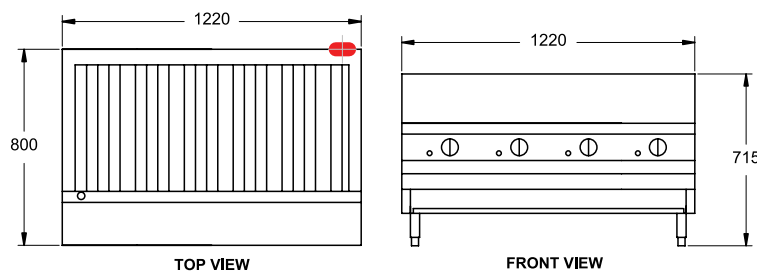

RBA-48

RBA-12L

MODEL: RBA-12L Specifications:

| | |
|----------------------------|--------------------|
| Dimensions (WxDxH): | 305 x 800 x 715 mm |
| Working Height: | 500 mm |
| Grill Size (WxD): | 215 x 546 mm |
| Weight: | 65 kg |
| Gas Connection: | 13 mm BSP |
| Rating: | 38 Mj |
| Packed: | 0.2 m ³ |

RBA-24L

MODEL: RBA-24L Specifications:

| | |
|----------------------------|--------------------|
| Dimensions (WxDxH): | 610 x 800 x 715 mm |
| Working Height: | 500 mm |
| Grill Size (WxD): | 508 x 546 mm |
| Weight: | 114 kg |
| Gas Connection: | 19 mm BSP |
| Rating: | 76 Mj |
| Packed: | 0.3 m ³ |

RBA-36L

MODEL: RBA-36L Specifications:

| | |
|----------------------------|--------------------|
| Dimensions (WxDxH): | 915 x 800 x 715 mm |
| Working Height: | 500 mm |
| Grill Size (WxD): | 813 x 546 mm |
| Weight: | 150 kg |
| Gas Connection: | 19 mm BSP |
| Rating: | 114 Mj |
| Packed: | 0.5 m ³ |

RBA-48L

MODEL: RBA-48L Specifications:

| | |
|----------------------------|---------------------|
| Dimensions (WxDxH): | 1220 x 800 x 715 mm |
| Working Height: | 500 mm |
| Grill Size (WxD): | 1118 x 546 mm |
| Weight: | 200 kg |
| Gas Connection: | 19 mm BSP |
| Rating: | 152 Mj |
| Packed: | 0.7 m ³ |