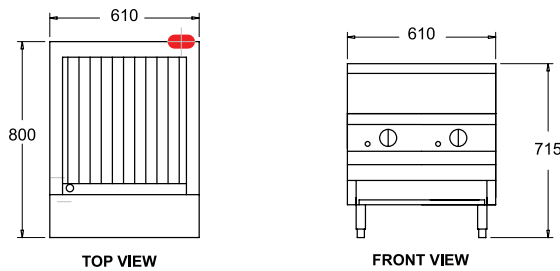

RBA-48

RBA-12L

MODEL: RBA-12L Specifications:

| | |
|----------------------------|--------------------|
| Dimensions (WxDxH): | 305 x 800 x 715 mm |
| Working Height: | 500 mm |
| Grill Size (WxD): | 215 x 546 mm |
| Weight: | 65 kg |
| Gas Connection: | 13 mm BSP |
| Rating: | 38 Mj |
| Packed: | 0.2 m ³ |

RBA-24L

MODEL: RBA-24L Specifications:

| | |
|----------------------------|--------------------|
| Dimensions (WxDxH): | 610 x 800 x 715 mm |
| Working Height: | 500 mm |
| Grill Size (WxD): | 508 x 546 mm |
| Weight: | 114 kg |
| Gas Connection: | 19 mm BSP |
| Rating: | 76 Mj |
| Packed: | 0.3 m ³ |

RBA-36L

MODEL: RBA-36L Specifications:

| | |
|----------------------------|--------------------|
| Dimensions (WxDxH): | 915 x 800 x 715 mm |
| Working Height: | 500 mm |
| Grill Size (WxD): | 813 x 546 mm |
| Weight: | 150 kg |
| Gas Connection: | 19 mm BSP |
| Rating: | 114 Mj |
| Packed: | 0.5 m ³ |

RBA-48L

MODEL: RBA-48L Specifications:

| | |
|----------------------------|---------------------|
| Dimensions (WxDxH): | 1220 x 800 x 715 mm |
| Working Height: | 500 mm |
| Grill Size (WxD): | 1118 x 546 mm |
| Weight: | 200 kg |
| Gas Connection: | 19 mm BSP |
| Rating: | 152 Mj |
| Packed: | 0.7 m ³ |