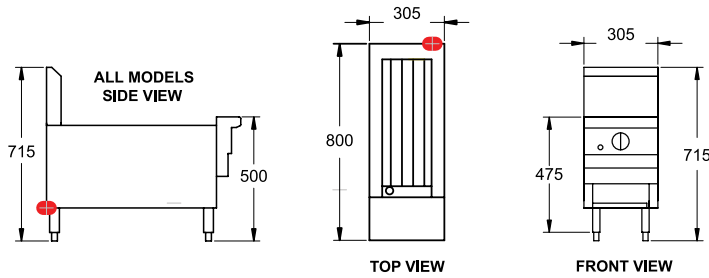

RBA-48

RBA-12L

MODEL: RBA-12L Specifications:

| | |
|----------------------------|--------------------|
| Dimensions (WxDxH): | 305 x 800 x 715 mm |
| Working Height: | 500 mm |
| Grill Size (WxD): | 215 x 546 mm |
| Weight: | 65 kg |
| Gas Connection: | 13 mm BSP |
| Rating: | 38 Mj |
| Packed: | 0.2 m ³ |

RBA-24L

MODEL: RBA-24L Specifications:

| | |
|----------------------------|--------------------|
| Dimensions (WxDxH): | 610 x 800 x 715 mm |
| Working Height: | 500 mm |
| Grill Size (WxD): | 508 x 546 mm |
| Weight: | 114 kg |
| Gas Connection: | 19 mm BSP |
| Rating: | 76 Mj |
| Packed: | 0.3 m ³ |

RBA-36L

MODEL: RBA-36L Specifications:

| | |
|----------------------------|--------------------|
| Dimensions (WxDxH): | 915 x 800 x 715 mm |
| Working Height: | 500 mm |
| Grill Size (WxD): | 813 x 546 mm |
| Weight: | 150 kg |
| Gas Connection: | 19 mm BSP |
| Rating: | 114 Mj |
| Packed: | 0.5 m ³ |

RBA-48L

MODEL: RBA-48L Specifications:

| | |
|----------------------------|---------------------|
| Dimensions (WxDxH): | 1220 x 800 x 715 mm |
| Working Height: | 500 mm |
| Grill Size (WxD): | 1118 x 546 mm |
| Weight: | 200 kg |
| Gas Connection: | 19 mm BSP |
| Rating: | 152 Mj |
| Packed: | 0.7 m ³ |