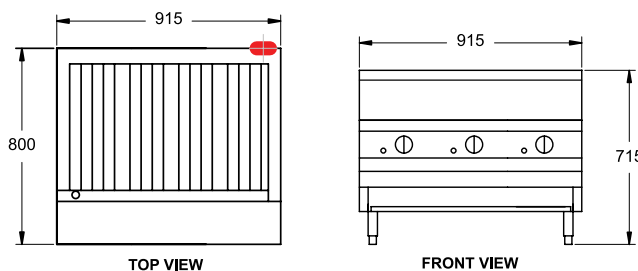

RBA-48

RBA-12L

MODEL: RBA-12L Specifications:

| | |
|----------------------------|--------------------|
| Dimensions (WxDxH): | 305 x 800 x 715 mm |
| Working Height: | 500 mm |
| Grill Size (WxD): | 215 x 546 mm |
| Weight: | 65 kg |
| Gas Connection: | 13 mm BSP |
| Rating: | 38 Mj |
| Packed: | 0.2 m ³ |

RBA-24L

MODEL: RBA-24L Specifications:

| | |
|----------------------------|--------------------|
| Dimensions (WxDxH): | 610 x 800 x 715 mm |
| Working Height: | 500 mm |
| Grill Size (WxD): | 508 x 546 mm |
| Weight: | 114 kg |
| Gas Connection: | 19 mm BSP |
| Rating: | 76 Mj |
| Packed: | 0.3 m ³ |

RBA-36L

MODEL: RBA-36L Specifications:

| | |
|----------------------------|--------------------|
| Dimensions (WxDxH): | 915 x 800 x 715 mm |
| Working Height: | 500 mm |
| Grill Size (WxD): | 813 x 546 mm |
| Weight: | 150 kg |
| Gas Connection: | 19 mm BSP |
| Rating: | 114 Mj |
| Packed: | 0.5 m ³ |

RBA-48L

MODEL: RBA-48L Specifications:

| | |
|----------------------------|---------------------|
| Dimensions (WxDxH): | 1220 x 800 x 715 mm |
| Working Height: | 500 mm |
| Grill Size (WxD): | 1118 x 546 mm |
| Weight: | 200 kg |
| Gas Connection: | 19 mm BSP |
| Rating: | 152 Mj |
| Packed: | 0.7 m ³ |