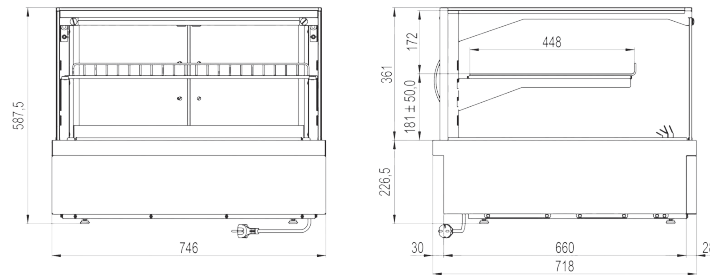

Features:

- Multi-tier design displays more food with less counter space
- Drop-in or benchtop installation
- Quality stainless steel construction
- LED lighting
- Removable shelves for flexibility of display and easy cleaning
- Water tray for humidification of display keeps food fresher for longer
- Available in four sizes
- Available in matching refrigerated units for a complete line-up solution
- Adjustable feet
- Removable front panel allows unit to drop into bench top for seamless look

Model	Dimensions W x D X H (mm)	Power Supply Required	Power Input (W)	Lighting	Temperature	Weight
Thaya Hot GN1	476 x 718 x 587.5	240v, 10 Amp	1100	LED	+30/+90 C	53kg
Thaya Hot GN2	746 x 718 x 587.5	240v, 10 Amp	2100	LED	+30/+90 C	73kg
Thaya Hot GN2 High	746 x 718 x 854	240v, 10 Amp	2100	LED	+30/+90 C	91kg
Thaya Hot GN3	1076 x 718 x 587.5	240v 15 Amp	3100	LED	+30/+90 C	90kg