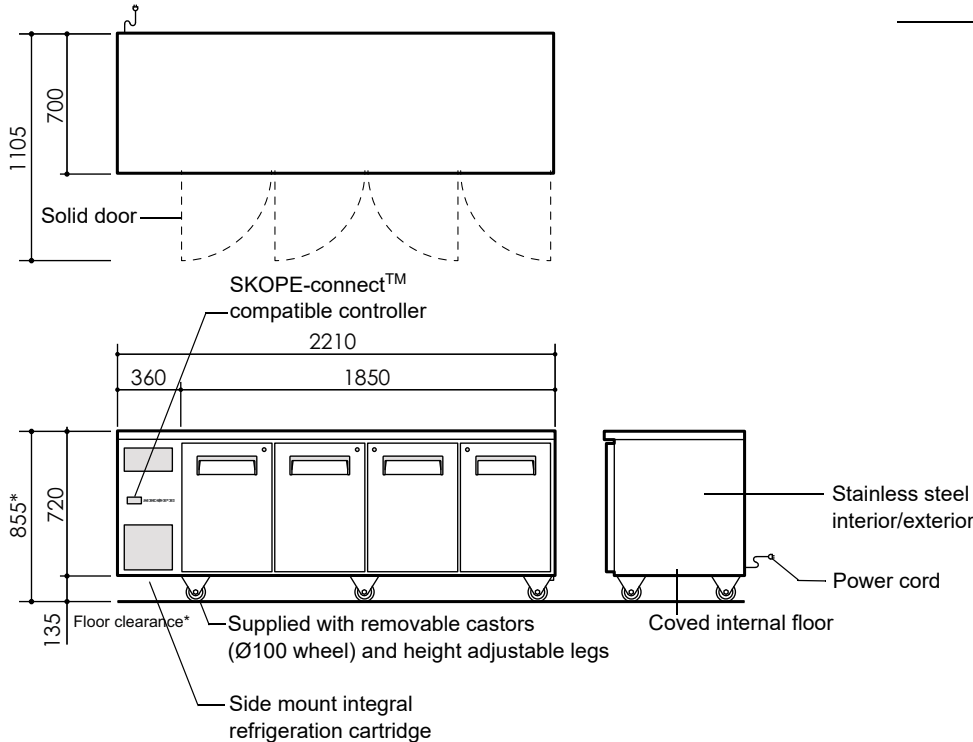

specifications

RF7.UBR.4.SD

ReFlex Series, 4 Door (Solid), Underbench Fridge

Project: _____

Item No: _____

CABINET

Model ID	RF7.UBR.4.SD
SKOPE ID	RF7UBR4-SCLH-SD
Doors	4 × self-closing, lockable, solid swing doors. LH, LH, RH, RH
Internal door opening	4 × door openings: 560mm high × 360mm wide
Shelves	8 × adjustable height shelves: 4 × outside 395mm wide × 510mm deep, 4 × middle 455mm × 510mm deep
Worktop	Total thickness 45mm (0.7mm 304 AISI stainless steel over insulating cyclopentane foamed core)
Material	304 AISI stainless steel interior and exterior

PERFORMANCE

Max. ambient temp.	40°C
Temperature range	1°C to 4°C (adjustable with SKOPE-connect -2°C to 10°C)

ELECTRICAL

Climate class	5 (40°C/40% RH)
Interior lighting	3 × 400mm, 4W LED light (door activated)
Power cord	Supplied with 2.6m, 10 Amp plug and lead
Power supply	220-240 Volts a.c. 50 Hz, single phase supply
Current draw	2.0 Amps (includes unit 1.5 Amps)

REFRIGERATION

Controller	SCS Connect (SKOPE-connect™ compatible)
Connectivity interface	Bluetooth® wireless technology
Refrigeration system	Side mounted, integral, removable refrigeration cartridge (part number ULKCNI-0022)
Refrigerant	R290 / 95g (natural refrigerant)
Nominal capacity	650 Watts
Heat rejection (Avg/peak)	145 Watts/155 Watts
Drainage	No plumbing required

DIMENSIONS

	External	Internal
Height	855mm*	570mm
Width	2210mm	1740mm
Depth	700mm	530mm
Floor area	1.55m ²	
Weight	155kg	
Internal volume	526 litres	

* With supplied castors fitted. See height variation below