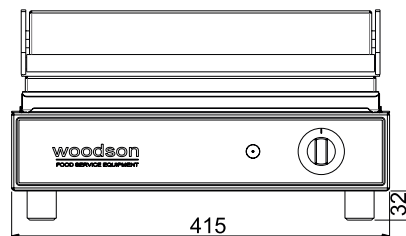

Thermostat control and pilot light

Insulated handle for added safety

FEATURES & BENEFITS

- Bottom and top heated plates hold heat for fast, flavourful and extremely even toasting.
- Spring balanced ribbed aluminium top plate forms the optimum seal around food
- Ultra-smooth plates with drain groove to front makes cleaning easier
- Full stainless steel body and lift mechanism including insulated handle - Heavy duty construction means longer life
- Removable front mounted grease tray
- Flexible metal conduit to upper plate, with cast fitting to base to prevent damage
- Thermostat control and indicator light
- Non-slip rubber feet

W.CT6R

SPECIFICATIONS

kW 2.2 **Amps** 10 **Weight** 22kg
Width 415 **Depth** 540 **Height** 230

Dealer:

Front View

Side View

We reserve the right to alter specifications of products without notice. All dimensions are in mm.