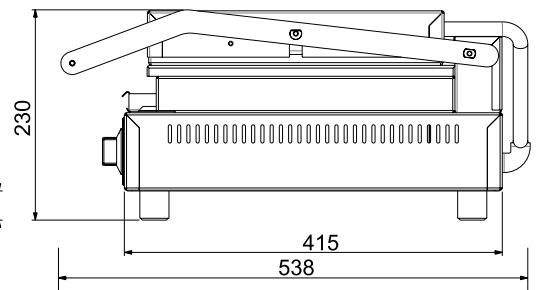

W.CT6R

SPECIFICATIONS

kW 2.2 **Amps** 10 **Weight** 22kg
Width 415 **Depth** 540 **Height** 230

Dealer:

Front View

Side View

We reserve the right to alter specifications of products without notice. All dimensions are in mm.