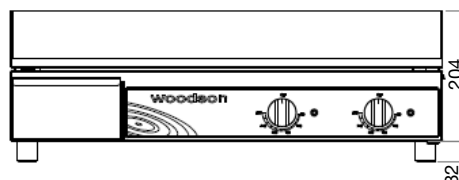

12mm thick cast steel cooking surface

FEATURES & BENEFITS

- 12mm thick cast steel hot plate - 670mm x 484mm
- Removable grease drain drawer
- Dual thermostat control for half cooking and pilot light to indicate power on are a feature
- Complete stainless steel construction
- Supplied with 20 amp plug and lead

W.GDA60

SPECIFICATIONS

kW 4.4 **Amps** 20 **Weight** 40kg
Width 675 **Depth** 600 **Height** 236

Dealer:

Front View

Side View

We reserve the right to alter specifications of products without notice. All dimensions are in mm.