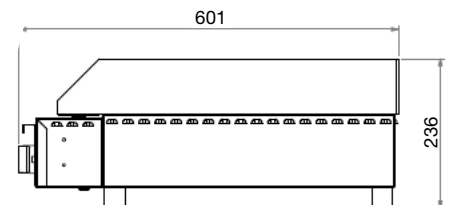

12mm thick cast steel cooking surface

FEATURES & BENEFITS

- 12mm thick cast steel hot plate - 670mm x 484mm
- Removable grease drain drawer
- Dual thermostat control for half cooking and pilot light to indicate power on are a feature
- Complete stainless steel construction
- Supplied with 20 amp plug and lead

W.GDA60

SPECIFICATIONS

kW 4.4 **Amps** 20 **Weight** 40kg
Width 675 **Depth** 600 **Height** 236

Dealer:

Front View

Side View

We reserve the right to alter specifications of products without notice. All dimensions are in mm.