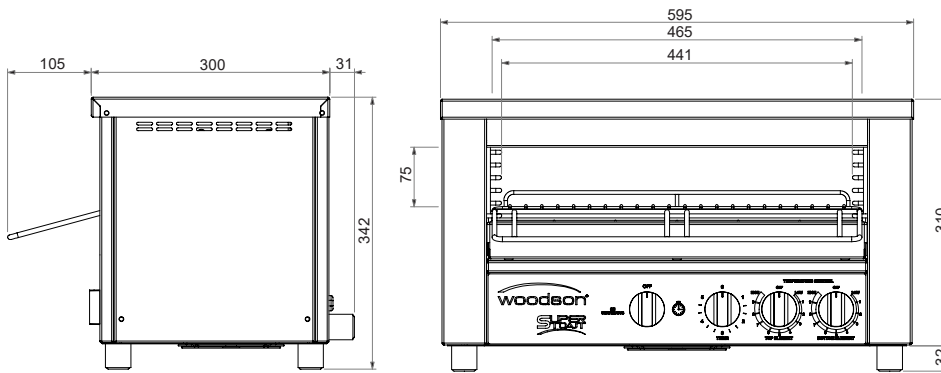

## SPECIFICATIONS

**10 / 15**  
**kW 2.4 / 3.6      Amps 10 / 15**  
**Width 595mm      Depth 331mm**  
**Height 342mm**

Dealer:

We reserve the right to alter specifications of products without notice. All dimensions are in mm.