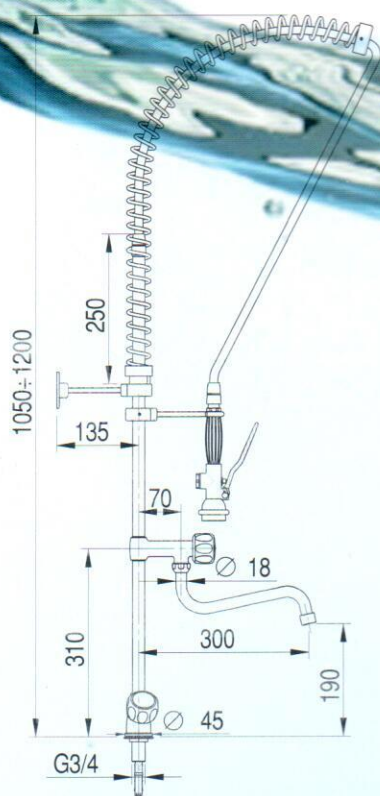

Cod. **A0101020111** 

**MONOFORO CON CANNA A METALLO
ASTA LAVAVERDURE**

**ONE HOLE KIT SHOWER WITH PIPE
IN THE MIDDLE OF METAL TUBE**

portata max: 4 L/min a 4 Bar
maximum flow rate: 4 L/min at 4 Bar

FORO FISSAGGIO FIXING HOLE (mm)	PESO WEIGHT (Kg)
ø 27	4,5

Cod. **A0101020126** 

MONOFORO A LAVELLO LAVAVERDURE
ONE HOLE SINK TAP WITH SHOWER

portata max:4 L/min a 4 Bar
 maximum flow rate:4 L/min at 4 Bar

FORO FISSAGGIO FIXING HOLE (mm)	PESO WEIGHT (Kg)
ø 27	3,8