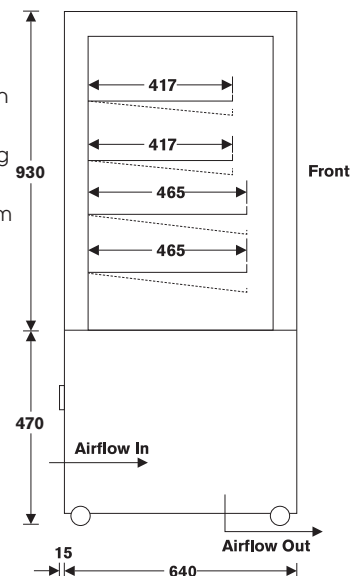

SIDE VIEW

YORK: CHILLED

A classy serve-over cabinet that maximises height and display area, while still allowing interaction between staff and customers. With its framed top and front glass this cabinet makes displayed food stand out.

4°C operating temperature

Model	YC6	YC9	YC12	YC15	YC18	YC24
Length	600mm	900mm	1200mm	1530mm	1770mm	2370mm
Depth*	640mm	640mm	640mm	640mm	640mm	640mm
Height	1400mm	1400mm	1400mm	1400mm	1400mm	1400mm
Available Display Area	1.13m²	1.8m²	2.5m²	3.2m²	3.6m²	5m²
Power Connection	10A Plug	10A Plug	10A Plug	10A Plug	10A Plug	10A Plug

*Add extra 15mm for protruding control panel and switches